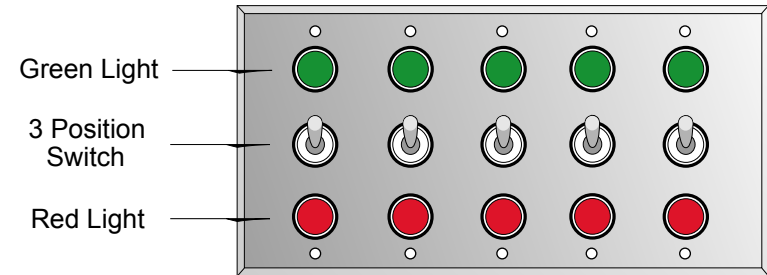

Five Gang Switch FVG

PRODUCT NUMBER
2580

DIMENSIONS
4.5" H x 10" W x 1" D

ILLUMINATION SOURCE
Red and Green Indicator Lamps

ELECTRICAL
120 VAC, 0.9 Amps

CONSTRUCTION
Switchplate: Stamped Stainless Steel

FINISH
Switchplate: Brushed Stainless Steel

For Supply Connections
Use Wire Rated For
At Least 110° C

⚠ Note: This sign is intended to be installed in accordance with the requirements Article 600 of the National Electric Code and / or other applicable local codes. This includes proper grounding and bonding of the sign.

⚠ Note: Make appropriate wiring connections per local codes.

Signal-Tech
4985 Pittsburgh Ave.
Erie, PA 16509
Phone: (877) 547-9900
Fax: (814) 835-2300
Email: sales@signal-tech.com
Website: www.signal-tech.com

Proudly Made in the USA

Product View

NOTE: Sign image may not exactly represent the finished product. For illustration purposes only.

Front View

Five Gang