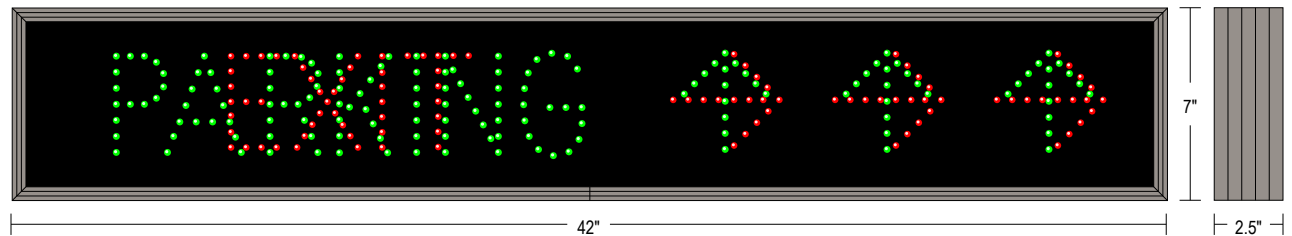

Direct-View LED Traffic Controller TCL742GR-F803

PRODUCT NUMBER

25992

CABINET DIMENSIONS

7" H x 42" W x 2.5" D

ILLUMINATION SOURCE

Super bright, wide viewing angle LEDs
Available in green, red, blue, amber, and white LEDs
Messages "blankout" when turned off, eliminating confusion
Long life, solid state lighting

ELECTRICAL

Integrated solid state power supply
Standard Voltage: 120 VAC, Optional Voltages: 9-36 V, 240 VAC, 277 VAC
Maximum amps per lighted message (at 120 V) shown in the table below
UL/CUL approved for wet locations

CONSTRUCTION

Faces: Single Faced Sign
Extrusion (TCL): Slim line continuous, corrosion resistant, aluminum housing 2.5" deep
Face Material: Impact Resistant, smoked tinted Polycarbonate 1/8" thick.

FINISH

Standard Cabinet Color: Duranodic Bronze
Custom colors available upon request

Product View

NOTE: Sign image may not exactly represent the finished product. For illustration purposes only.

MESSAGE	COLOR	HEIGHT	AMPS
PARKING	Green Wide Angle Oval	3.5"	0.05
EXIT	Red Wide Angle Oval	3.5"	0.02
UP ARROWS	Green Wide Angle Oval	3.5"	0.03
RIGHT ARROWS	Red Wide Angle Oval	3.5"	0.03

Signal-Tech
4985 Pittsburgh Ave.
Erie, PA 16509
Phone: (877) 547-9900
Fax: (814) 835-2300
Email: sales@signal-tech.com
Website: www.signal-tech.com

Proudly Made in the USA