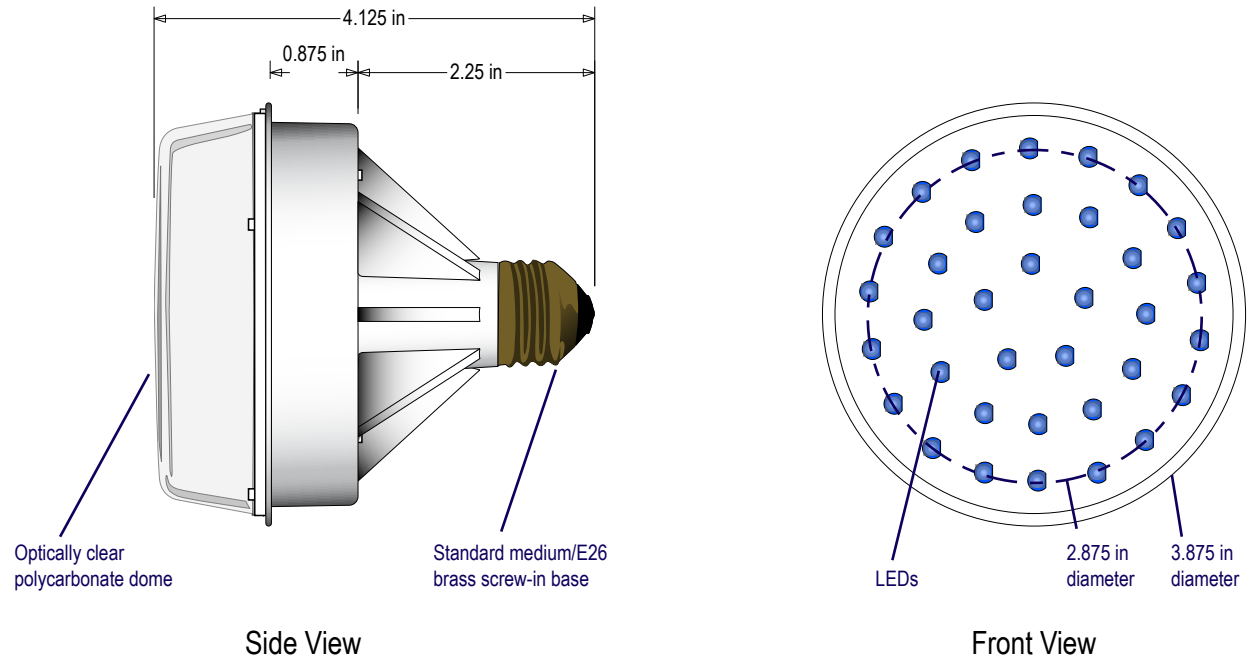

PRODUCT ID: 2797

LED Light Engine

MODEL

LE-B/120-277V

DIMENSIONS

3.875" H x 3.875" W x 4.125" D (est. 1.164 lbs)

CONSTRUCTION

Dome: Impact resistant optically clear polycarbonate

Power: Solid state, Low power requirements (4.4 Watts each)

ILLUMINATION SOURCE

Color: Blue LEDs

Source: Super bright, wide viewing angle LEDs.

Product View

NOTE: Sign image may not exactly represent the finished product. For illustration purposes only.