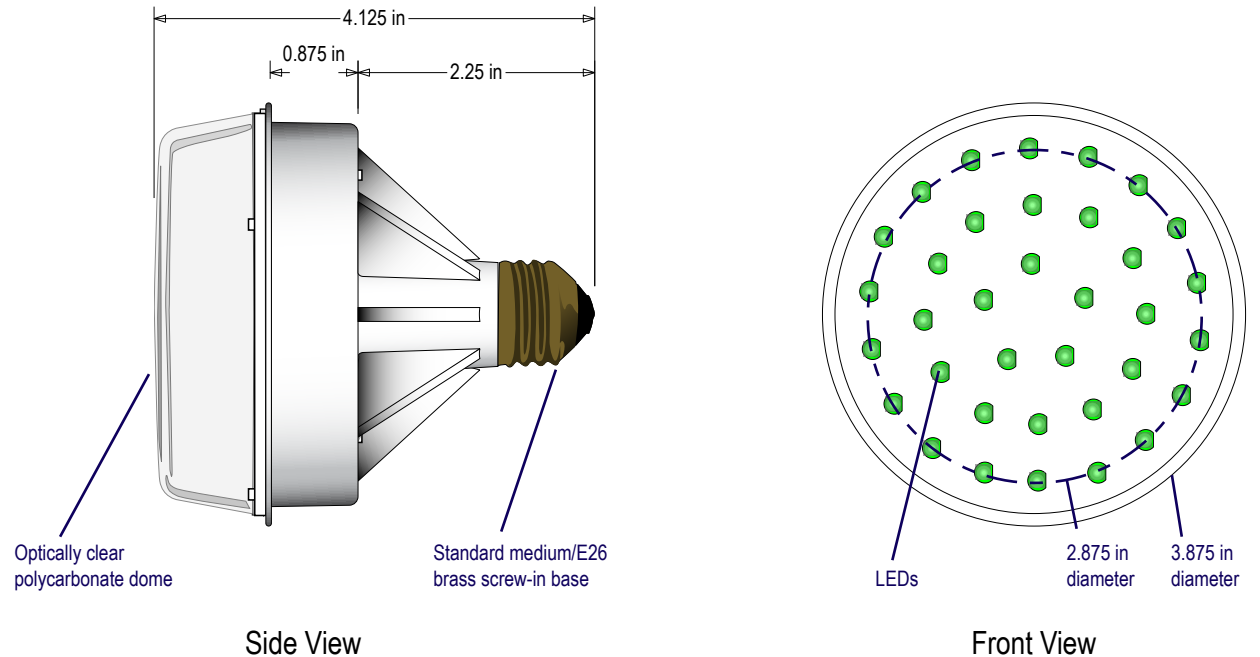

PRODUCT ID: 2799

LED Light Engine

MODEL

LE-G/120-277V

DIMENSIONS

3.875" H x 3.875" W x 4.125" D (est. 1.164 lbs)

CONSTRUCTION

Dome: Impact resistant optically clear polycarbonate

Power: Solid state, Low power requirements (4.4 Watts each)

ILLUMINATION SOURCE

Color: Green LEDs

Source: Super bright, wide viewing angle LEDs.

Product View

NOTE: Sign image may not exactly represent the finished product. For illustration purposes only.