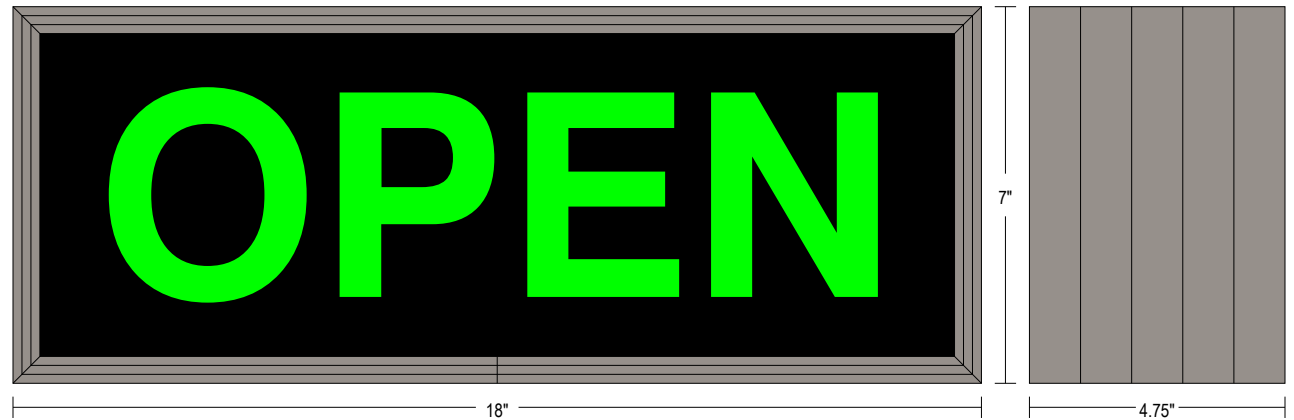

Backlit Neon Traffic Controller TC718G-180

PRODUCT NUMBER

3965

CABINET DIMENSIONS

7" H x 18" W x 4.75" D

ILLUMINATION SOURCE

Backlit neon grid
Available in white, green, red, blue and yellow
Messages "blankout" when turned off, eliminating confusion
Long life, up to 50,000+ hours

ELECTRICAL

Integrated core and coil transformer(s)
Standard Voltage: 120 VAC, Optional Voltage: 277 VAC
Maximum amps per lighted message (at 120 V) shown in the table below

CONSTRUCTION

Faces: Single Faced Sign
Face Material: Patented louvered Zeron acrylic panel
Message Panel Material: Milk white acrylic 1/8" thick.
Vinyl Style: Vinyl is applied in a reverse stencil cut style
Vinyl Color: Applied vinyl color is black
Extrusions (TC): Continuous, corrosion resistant, aluminum housing 4.75" deep

FINISH

Standard Cabinet Color: Duranodic Bronze
Custom colors available upon request

Product View

NOTE: Sign image may not exactly represent the finished product. For illustration purposes only.

MESSAGE	COLOR	HEIGHT	AMPS
OPEN	Green	4.0"	1.00

Signal-Tech
4985 Pittsburgh Ave.
Erie, PA 16509
Phone: (877) 547-9900
Fax: (814) 835-2300
Email: sales@signal-tech.com
Website: www.signal-tech.com

Proudly Made in the USA