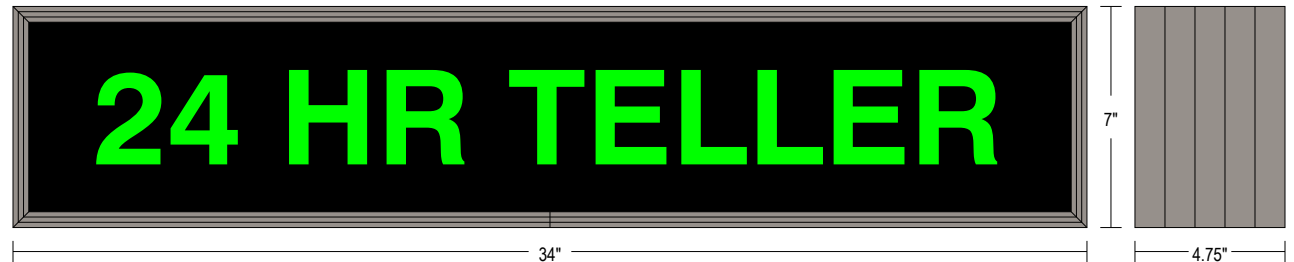

Backlit Neon Traffic Controller TC734G-210

PRODUCT NUMBER

4143

CABINET DIMENSIONS

7" H x 34" W x 4.75" D

ILLUMINATION SOURCE

Backlit neon grid
Available in white, green, red, blue and yellow
Messages "blankout" when turned off, eliminating confusion
Long life, up to 50,000+ hours

ELECTRICAL

Integrated core and coil transformer(s)
Standard Voltage: 120 VAC, Optional Voltage: 277 VAC
Maximum amps per lighted message (at 120 V) shown in the table below

CONSTRUCTION

Faces: Single Faced Sign
Face Material: Patented louvered Zeron® acrylic panel
Message Panel Material: Milk white acrylic 1/8" thick.
Vinyl Style: Vinyl is applied in a reverse stencil cut style
Vinyl Color: Applied vinyl color is black
Extrusion (TC): Continuous, corrosion resistant, aluminum housing 4.75" deep

FINISH

Standard Cabinet Color: Duranodic Bronze
Custom colors available upon request

Product View

NOTE: Sign image may not exactly represent the finished product. For illustration purposes only.

MESSAGE	COLOR	HEIGHT	AMPS
24 HR TELLER	Green	3.0"	1.00