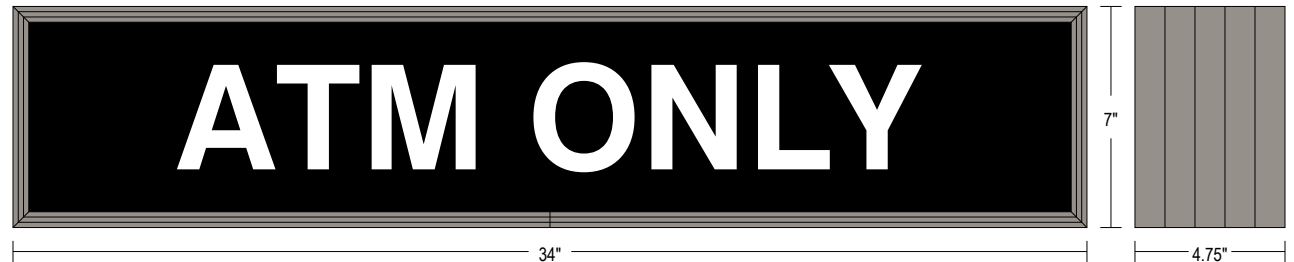

Backlit Neon Traffic Controller TC734W-120

PRODUCT NUMBER

4284

CABINET DIMENSIONS

7" H x 34" W x 4.75" D

ILLUMINATION SOURCE

Backlit neon grid
Available in white, green, red, blue and yellow
Messages "blankout" when turned off, eliminating confusion
Long life, up to 50,000+ hours

ELECTRICAL

Integrated core and coil transformer(s)
Standard Voltage: 120 VAC, Optional Voltage: 277 VAC
Maximum amps per lighted message (at 120 V) shown in the table below

CONSTRUCTION

Faces: Single Faced Sign
Face Material: Patented louvered Zeron® acrylic panel
Message Panel Material: Milk white acrylic 1/8" thick.
Vinyl Style: Vinyl is applied in a reverse stencil cut style
Vinyl Color: Applied vinyl color is black
Extrusion (TC): Continuous, corrosion resistant, aluminum housing 4.75" deep

FINISH

Standard Cabinet Color: Duranodic Bronze
Custom colors available upon request

Product View

NOTE: Sign image may not exactly represent the finished product. For illustration purposes only.

MESSAGE	COLOR	HEIGHT	AMPS
ATM ONLY	White	3.5"	1.00

Signal-Tech
4985 Pittsburgh Ave.
Erie, PA 16509
Phone: (877) 547-9900
Fax: (814) 835-2300
Email: sales@signal-tech.com
Website: www.signal-tech.com

Proudly Made in the USA