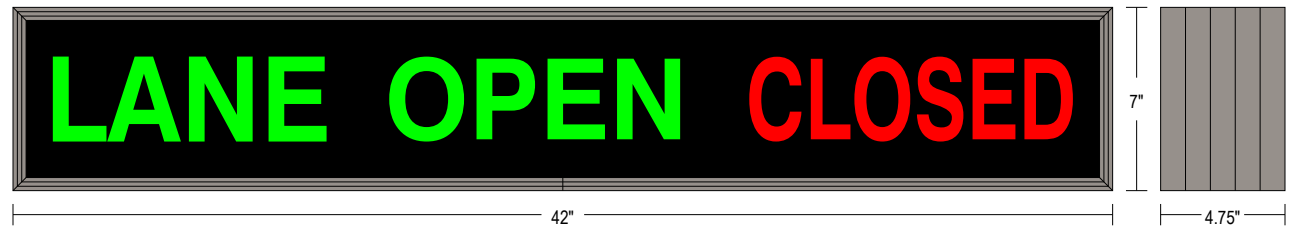

Backlit Neon Traffic Controller TC742GGR-102

PRODUCT NUMBER

4391

CABINET DIMENSIONS

7" H x 42" W x 4.75" D

ILLUMINATION SOURCE

Backlit neon grid
Available in white, green, red, blue and yellow
Messages "blankout" when turned off, eliminating confusion
Long life, up to 50,000+ hours

ELECTRICAL

Integrated core and coil transformer(s)
Standard Voltage: 120 VAC, Optional Voltage: 277 VAC
Maximum amps per lighted message (at 120 V) shown in the table below

CONSTRUCTION

Faces: Single Faced Sign
Face Material: Patented louvered Zeron acrylic panel
Message Panel Material: Milk white acrylic 1/8" thick.
Vinyl Style: Vinyl is applied in a reverse stencil cut style
Vinyl Color: Applied vinyl color is black
Extrusion (TC): Continuous, corrosion resistant, aluminum housing 4.75" deep

FINISH

Standard Cabinet Color: Duranodic Bronze
Custom colors available upon request

Product View

NOTE: Sign image may not exactly represent the finished product. For illustration purposes only.

MESSAGE	COLOR	HEIGHT	AMPS
LANE	Green	3.25"	1.00
CLOSED	Red	3.25"	1.00
OPEN	Green	3.25"	1.00