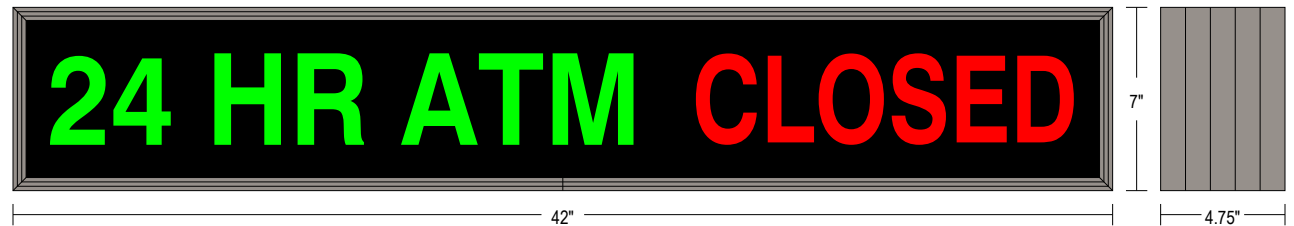

Backlit Neon Traffic Controller TC742GR-653

PRODUCT NUMBER

4411

CABINET DIMENSIONS

7" H x 42" W x 4.75" D

ILLUMINATION SOURCE

Backlit neon grid
Available in white, green, red, blue and yellow
Messages "blankout" when turned off, eliminating confusion
Long life, up to 50,000+ hours

ELECTRICAL

Integrated core and coil transformer(s)
Standard Voltage: 120 VAC, Optional Voltage: 277 VAC
Maximum amps per lighted message (at 120 V) shown in the table below

CONSTRUCTION

Faces: Single Faced Sign
Face Material: Patented louvered Zeron® acrylic panel
Message Panel Material: Milk white acrylic 1/8" thick.
Vinyl Style: Vinyl is applied in a reverse stencil cut style
Vinyl Color: Applied vinyl color is black
Extrusion (TC): Continuous, corrosion resistant, aluminum housing 4.75" deep

FINISH

Standard Cabinet Color: Duranodic Bronze
Custom colors available upon request

Product View

NOTE: Sign image may not exactly represent the finished product. For illustration purposes only.