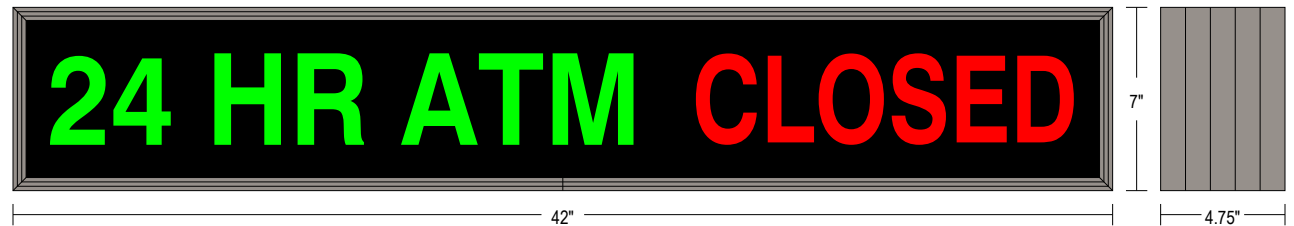

Backlit Neon Traffic Controller TC742GR-653

PRODUCT NUMBER

4411

CABINET DIMENSIONS

7" H x 42" W x 4.75" D

ILLUMINATION SOURCE

Backlit neon grid
Available in white, green, red, blue and yellow
Messages "blankout" when turned off, eliminating confusion
Long life, up to 50,000+ hours

ELECTRICAL

Integrated core and coil transformer(s)
Standard Voltage: 120 VAC, Optional Voltage: 277 VAC
Maximum amps per lighted message (at 120 V) shown in the table below

CONSTRUCTION

Faces: Single Faced Sign
Face Material: Patented louvered Zeron® acrylic panel
Message Panel Material: Milk white acrylic 1/8" thick.
Vinyl Style: Vinyl is applied in a reverse stencil cut style
Vinyl Color: Applied vinyl color is black
Extrusion (TC): Continuous, corrosion resistant, aluminum housing 4.75" deep

FINISH

Standard Cabinet Color: Duranodic Bronze
Custom colors available upon request

Product View

NOTE: Sign image may not exactly represent the finished product. For illustration purposes only.

MESSAGE	COLOR	HEIGHT	AMPS
24 HR ATM	Green	3.5"	1.00
CLOSED	Red	3.5"	1.00