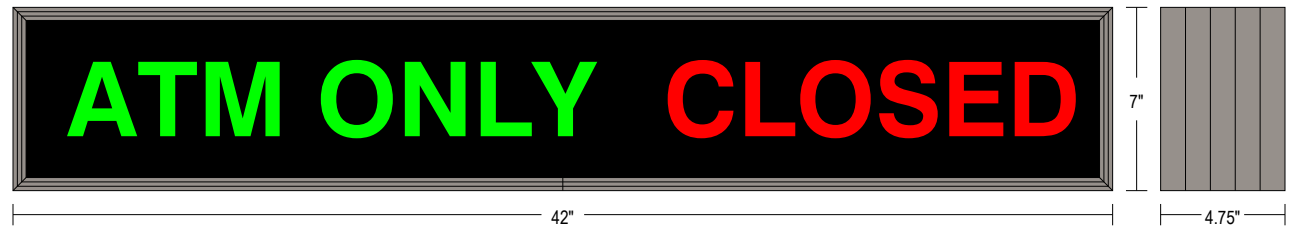

Backlit Neon Traffic Controller TC742GR-654

PRODUCT NUMBER

4412

CABINET DIMENSIONS

7" H x 42" W x 4.75" D

ILLUMINATION SOURCE

Backlit neon grid
Available in white, green, red, blue and yellow
Messages "blankout" when turned off, eliminating confusion
Long life, up to 50,000+ hours

ELECTRICAL

Integrated core and coil transformer(s)
Standard Voltage: 120 VAC, Optional Voltage: 277 VAC
Maximum amps per lighted message (at 120 V) shown in the table below

CONSTRUCTION

Faces: Single Faced Sign
Face Material: Patented louvered Zeron acrylic panel
Message Panel Material: Milk white acrylic 1/8" thick.
Vinyl Style: Vinyl is applied in a reverse stencil cut style
Vinyl Color: Applied vinyl color is black
Extrusions (TC): Continuous, corrosion resistant, aluminum housing 4.75" deep

FINISH

Standard Cabinet Color: Duranodic Bronze
Custom colors available upon request

Product View

NOTE: Sign image may not exactly represent the finished product. For illustration purposes only.

MESSAGE	COLOR	HEIGHT	AMPS
ATM ONLY	Green	3.0"	1.00
CLOSED	Red	3.0"	1.00

Signal-Tech
4985 Pittsburgh Ave.
Erie, PA 16509
Phone: (877) 547-9900
Fax: (814) 835-2300
Email: sales@signal-tech.com
Website: www.signal-tech.com

Proudly Made in the USA