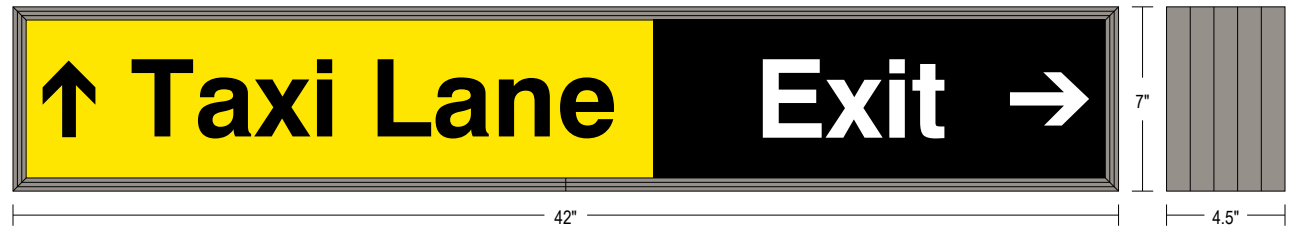

Backlit Neon Traffic Controller TC742W-764

PRODUCT NUMBER

4461

CABINET DIMENSIONS

7" H x 42" W x 4.5" D

ILLUMINATION SOURCE

Backlit neon grid
Available in white, green, red, blue and yellow
Long life, up to 50,000+ hours

ELECTRICAL

Integrated core and coil transformer(s)
Standard Voltage: 120 VAC, Optional Voltage: 277 VAC
Maximum amps per lighted message (at 120 V) shown in the table below

CONSTRUCTION

Faces: Single Faced Sign
Message Panel Material: Milk white acrylic 1/8" thick.
Vinyl Style: Vinyl is applied in a standard surface cut style
Vinyl Color: Applied vinyl color is black
Face Material:
Extrusion (TC): Continuous, corrosion resistant, aluminum housing 4.5" deep

FINISH

Standard Cabinet Color: Duranodic Bronze
Custom colors available upon request

Product View

NOTE: Sign image may not exactly represent the finished product. For illustration purposes only.

| MESSAGE | COLOR | HEIGHT | AMPS |
|---------------------|-------|--------|------|
| Taxi Lane w/ Symbol | Black | 3.0" | 1.00 |
| Exit w/ Symbol | White | 3.0" | 1.00 |