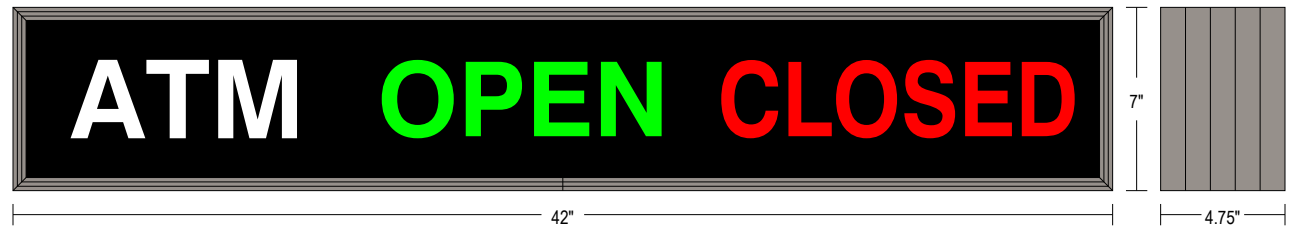

Backlit Neon Traffic Controller TC742WGR-110

PRODUCT NUMBER

4478

CABINET DIMENSIONS

7" H x 42" W x 4.75" D

ILLUMINATION SOURCE

Backlit neon grid
Available in white, green, red, blue and yellow
Messages "blankout" when turned off, eliminating confusion
Long life, up to 50,000+ hours

ELECTRICAL

Integrated core and coil transformer(s)
Standard Voltage: 120 VAC, Optional Voltage: 277 VAC
Maximum amps per lighted message (at 120 V) shown in the table below

CONSTRUCTION

Faces: Single Faced Sign
Face Material: Patented louvered Zeron acrylic panel
Message Panel Material: Milk white acrylic 1/8" thick.
Vinyl Style: Vinyl is applied in a reverse stencil cut style
Vinyl Color: Applied vinyl color is black
Extrusions (TC): Continuous, corrosion resistant, aluminum housing 4.75" deep

FINISH

Standard Cabinet Color: Duranodic Bronze
Custom colors available upon request

Product View

NOTE: Sign image may not exactly represent the finished product. For illustration purposes only.