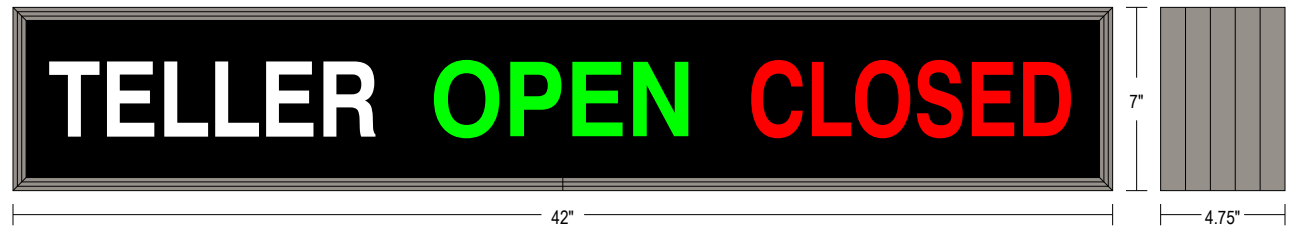

Backlit Neon Traffic Controller TC742WGR-248

PRODUCT NUMBER

4479

CABINET DIMENSIONS

7" H x 42" W x 4.75" D

ILLUMINATION SOURCE

Backlit neon grid
Available in white, green, red, blue and yellow
Messages "blankout" when turned off, eliminating confusion
Long life, up to 50,000+ hours

ELECTRICAL

Integrated core and coil transformer(s)
Standard Voltage: 120 VAC, Optional Voltage: 277 VAC
Maximum amps per lighted message (at 120 V) shown in the table below

CONSTRUCTION

Faces: Single Faced Sign
Face Material: Patented louvered Zeron acrylic panel
Message Panel Material: Milk white acrylic 1/8" thick.
Vinyl Style: Vinyl is applied in a reverse stencil cut style
Vinyl Color: Applied vinyl color is black
Extrusion (TC): Continuous, corrosion resistant, aluminum housing 4.75" deep

FINISH

Standard Cabinet Color: Duranodic Bronze
Custom colors available upon request

Product View

NOTE: Sign image may not exactly represent the finished product. For illustration purposes only.

MESSAGE	COLOR	HEIGHT	AMPS
TELLER	White	2.875"	1.00
OPEN	Green	3.0"	1.00
CLOSED	Red	3.0"	1.00