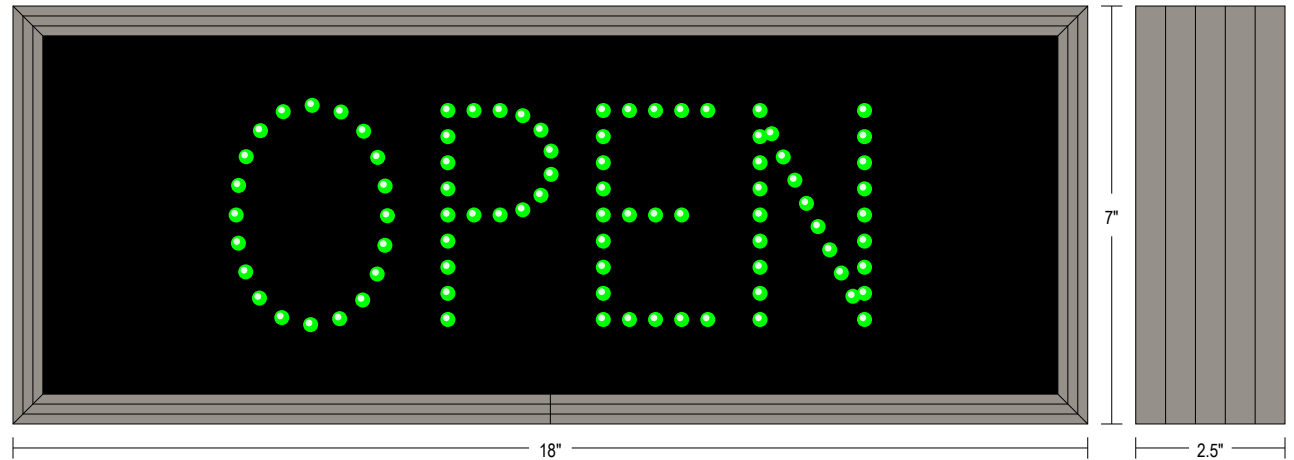

Direct-View LED Traffic Controller TCL718G-180

PRODUCT NUMBER

5868

CABINET DIMENSIONS

7" H x 18" W x 2.5" D

ILLUMINATION SOURCE

Super bright, wide viewing angle LEDs
Available in green, red, blue, amber, and white LEDs
Messages "blankout" when turned off, eliminating confusion
Long life, solid state lighting

ELECTRICAL

Integrated solid state power supply
Standard Voltage: 120 VAC, Optional Voltages: 9-36 V, 240 VAC, 277 VAC
Maximum amps per lighted message (at 120 V) shown in the table below
UL/CUL approved for wet locations

CONSTRUCTION

Faces: Single Faced Sign
Extrusions (TCL): Slim line continuous, corrosion resistant, aluminum housing 2.5" deep
Face Material: Impact Resistant, smoked tinted Polycarbonate 1/8" thick.

FINISH

Standard Cabinet Color: Duranodic Bronze
Custom colors available upon request

Product View

NOTE: Sign image may not exactly represent the finished product. For illustration purposes only.

MESSAGE	COLOR	HEIGHT	AMPS
OPEN	Green Wide Angle Oval	3.5"	0.03

Signal-Tech
4985 Pittsburgh Ave.
Erie, PA 16509
Phone: (877) 547-9900
Fax: (814) 835-2300
Email: sales@signal-tech.com
Website: www.signal-tech.com

Proudly Made in the USA