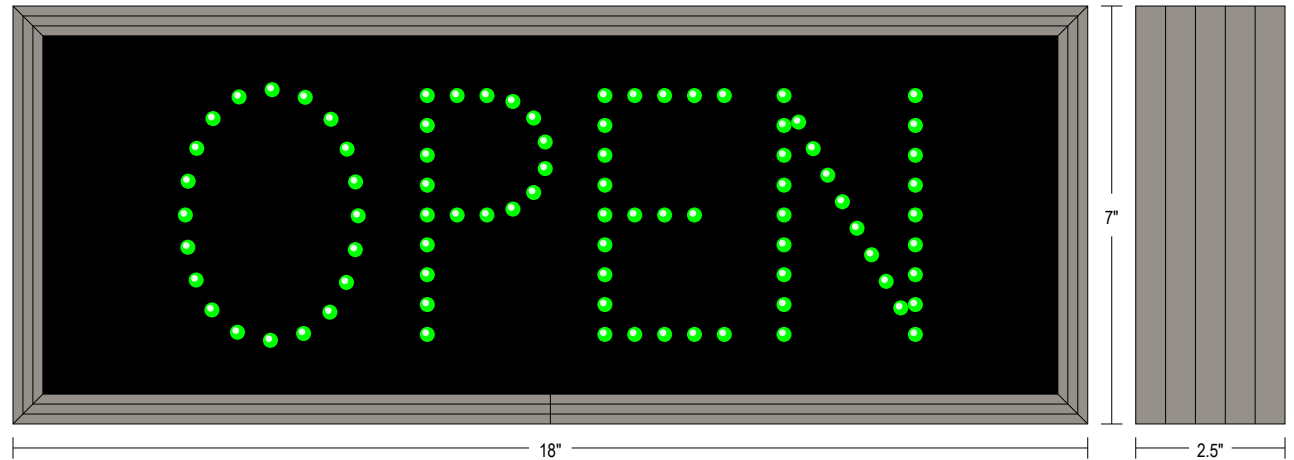

Direct-View LED Traffic Controller TCL718G-180-4IN

PRODUCT NUMBER

5869

CABINET DIMENSIONS

7" H x 18" W x 2.5" D

ILLUMINATION SOURCE

Super bright, wide viewing angle LEDs
Available in green, red, blue, amber, and white LEDs
Messages "blankout" when turned off, eliminating confusion
Long life, solid state lighting

ELECTRICAL

Integrated solid state power supply
Standard Voltage: 120 VAC, Optional Voltages: 9-36 V, 240 VAC, 277 VAC
Maximum amps per lighted message (at 120 V) shown in the table below
UL/CUL approved for wet locations

CONSTRUCTION

Faces: Single Faced Sign
Extrusion (TCL): Slim line continuous, corrosion resistant, aluminum housing 2.5" deep
Face Material: Impact Resistant, smoked tinted Polycarbonate 1/8" thick.

FINISH

Standard Cabinet Color: Duranodic Bronze
Custom colors available upon request

Product View

NOTE: Sign image may not exactly represent the finished product. For illustration purposes only.

MESSAGE	COLOR	HEIGHT	AMPS
OPEN	Green Wide Angle Oval	4.0"	0.03

Signal-Tech
4985 Pittsburgh Ave.
Erie, PA 16509
Phone: (877) 547-9900
Fax: (814) 835-2300
Email: sales@signal-tech.com
Website: www.signal-tech.com

Proudly Made in the USA