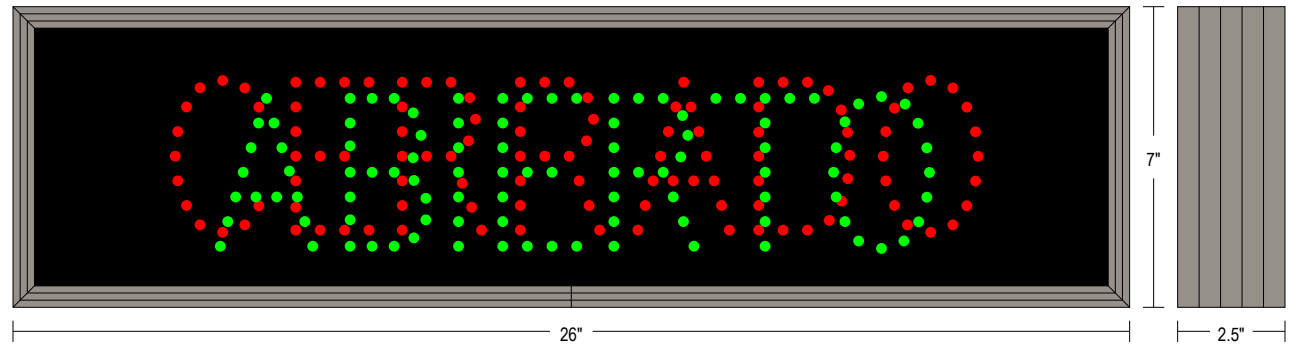

Direct-View LED Traffic Controller TCL726GR-280

PRODUCT NUMBER

5968

CABINET DIMENSIONS

7" H x 26" W x 2.5" D

ILLUMINATION SOURCE

Super bright, wide viewing angle LEDs
Available in green, red, blue, amber, and white LEDs
Messages "blankout" when turned off, eliminating confusion
Long life, up to 100,000+ hours

ELECTRICAL

Integrated solid state power supply
Standard Voltage: 120 VAC, Optional Voltages: 9-36 V, 240 VAC, 277 VAC
Maximum amps per lighted message (at 120 V) shown in the table below
UL/CUL approved for wet locations

CONSTRUCTION

Faces: Single Faced Sign
Extrusions (TCL): Slim line continuous, corrosion resistant, aluminum housing 2.5" deep
Face Material: Impact Resistant, smoked tinted Polycarbonate 1/8" thick.

FINISH

Standard Cabinet Color: Duranodic Bronze
Custom colors available upon request

Product View

NOTE: Sign image may not exactly represent the finished product. For illustration purposes only.

MESSAGE	COLOR	HEIGHT	AMPS
ABIERTO	Green Wide Angle Oval	3.5"	0.05
CERRADO	Red Wide Angle Oval	3.5"	0.03