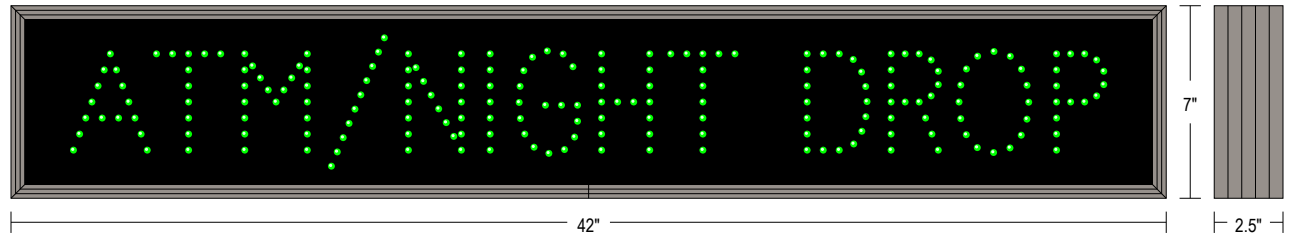

Direct-View LED Traffic Controller TCL742G-127

PRODUCT NUMBER

6169

CABINET DIMENSIONS

7" H x 42" W x 2.5" D

ILLUMINATION SOURCE

Super bright, wide viewing angle LEDs
Available in green, red, blue, amber, and white LEDs
Messages "blankout" when turned off, eliminating confusion
Long life, solid state lighting

ELECTRICAL

Integrated solid state power supply
Standard Voltage: 120 VAC, Optional Voltages: 9-36 V, 240 VAC, 277 VAC
Maximum amps per lighted message (at 120 V) shown in the table below
UL/CUL approved for wet locations

CONSTRUCTION

Faces: Single Faced Sign
Extrusion (TCL): Slim line continuous, corrosion resistant, aluminum housing 2.5" deep
Face Material: Impact Resistant, smoked tinted Polycarbonate 1/8" thick.

FINISH

Standard Cabinet Color: Duranodic Bronze
Custom colors available upon request

Product View

NOTE: Sign image may not exactly represent the finished product. For illustration purposes only.

MESSAGE	COLOR	HEIGHT	AMPS
ATM/NIGHT DROP	Green Wide Angle Oval	3.5"	0.10

Signal-Tech
4985 Pittsburgh Ave.
Erie, PA 16509
Phone: (877) 547-9900
Fax: (814) 835-2300
Email: sales@signal-tech.com
Website: www.signal-tech.com

Proudly Made in the USA