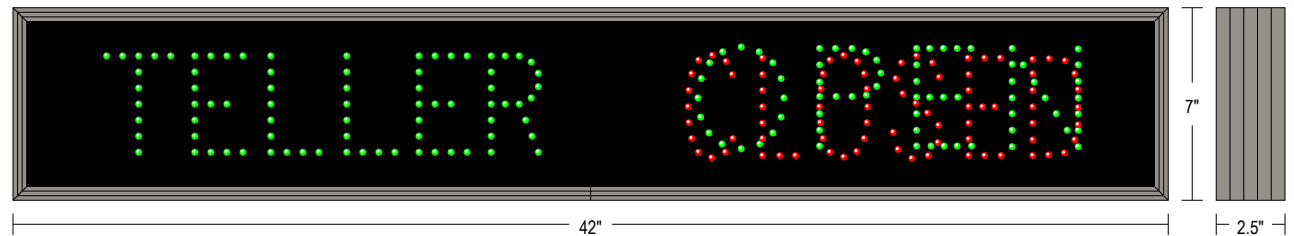

Direct-View LED Traffic Controller TCL742GGR-248

PRODUCT NUMBER

6214

CABINET DIMENSIONS

7" H x 42" W x 2.5" D

ILLUMINATION SOURCE

Super bright, wide viewing angle LEDs
Available in green, red, blue, amber, and white LEDs
Messages "blankout" when turned off, eliminating confusion
Long life, solid state lighting

ELECTRICAL

Integrated solid state power supply
Standard Voltage: 120 VAC, Optional Voltages: 9-36 V, 240 VAC, 277 VAC
Maximum amps per lighted message (at 120 V) shown in the table below
UL/CUL approved for wet locations

CONSTRUCTION

Faces: Single Faced Sign
Extrusion (TCL): Slim line continuous, corrosion resistant, aluminum housing 2.5" deep
Face Material: Impact Resistant, smoked tinted Polycarbonate 1/8" thick.

FINISH

Standard Cabinet Color: Duranodic Bronze
Custom colors available upon request

Product View

NOTE: Sign image may not exactly represent the finished product. For illustration purposes only.

MESSAGE	COLOR	HEIGHT	AMPS
TELLER	Green Wide Angle Oval	3.5"	0.05
OPEN	Green Wide Angle Oval	3.5"	0.03
CLOSED	Red Wide Angle Oval	3.5"	0.03