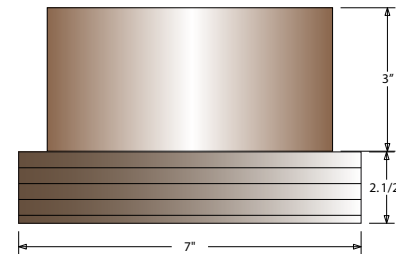

Face Material: Impact resistant tinted Lexan®

FINISH

Standard Cabinet Color: Duranodic Bronze

Custom colors available upon request

Product View

NOTE: Sign image may not exactly represent the finished product. For illustration purposes only.