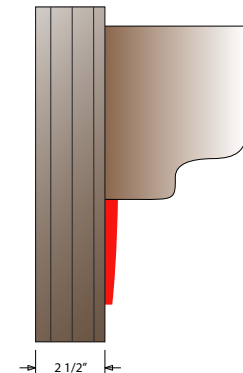

Maximum amps per lighted message (at 120 V) shown in table below

UL/CUL approved for wet locations

CONSTRUCTION

Faces: Single Faced Sign

Extrusions (TCL): Slim line corrosion resistant, aluminum housing 2.5" deep

MESSAGE	COLOR	HEIGHT	AMPS
Red Indicator Dot	Red Wide Angle Oval	5.5"	0.06

Signal-Tech
4985 Pittsburgh Ave.
Erie, PA 16509
Phone: (877) 547-9900
Fax: (814) 835-2300
Email: sales@signal-tech.com
Website: www.signal-tech.com