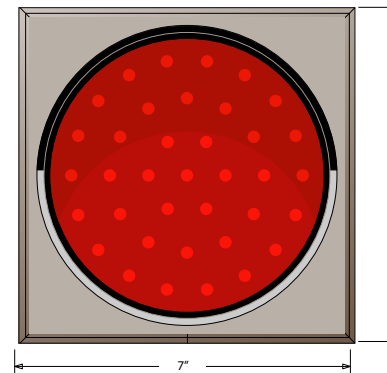

MESSAGE	COLOR	HEIGHT	AMPS
Red Indicator Dot	Red Wide Angle Oval	5.5"	0.06

Signal-Tech
4985 Pittsburgh Ave.
Erie, PA 16509
Phone: (877) 547-9900
Fax: (814) 835-2300
Email: sales@signal-tech.com
Website: www.signal-tech.com