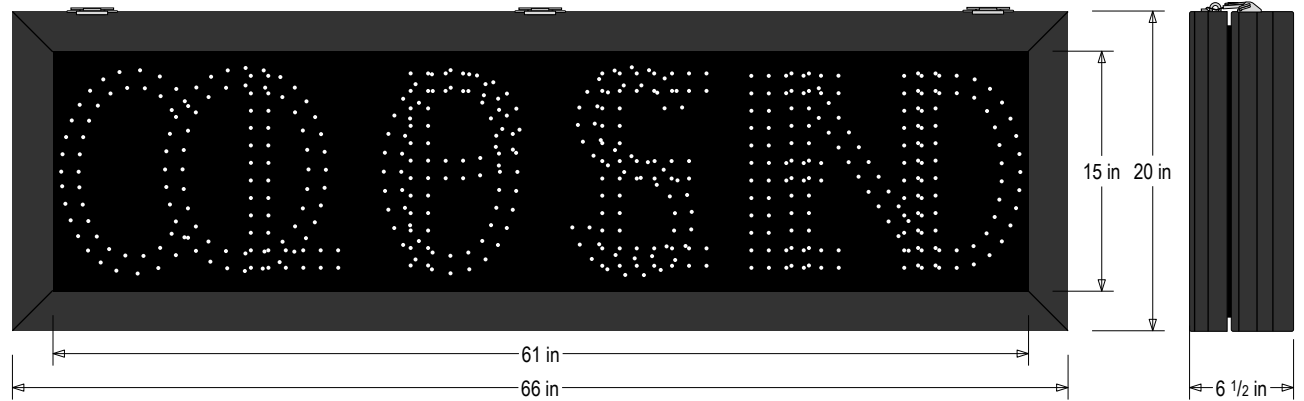

PRODUCT ID: 67662
DOT LED Blank-Out Sign

MODEL
 DOT2066WW-100DS/100-240VAC

DIMENSIONS
 21" H x 67" W x 6.5" D (est. 96.26 lbs)

CLASS
 Class: DOT Series
 Control Method: Switch (not included) or external relay.

MESSAGE	LED/COLOR	HEIGHT	AMPS
OPEN	White Narrow Angle LED	12.0"	0.213-0.089
CLOSED	White Narrow Angle LED	12.0"	0.267-0.111

NOTE: Above messages are independently controlled.

Signal-Tech
 4985 Pittsburgh Ave.
 Erie, PA 16509
 Phone: (877) 547-9900
 Fax: (814) 835-2300
 Email: sales@signal-tech.com
 Website: www.signal-tech.com

Product View

NOTE: Sign image may not exactly represent the finished product. For illustration purposes only.

Sample Display Options

Frame Detail