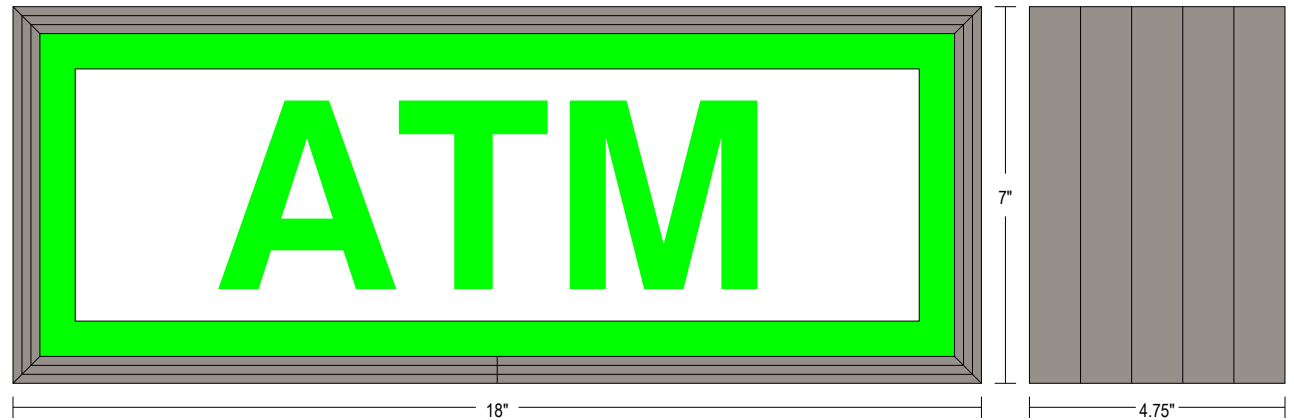

Backlit Neon Traffic Controller TC718W-125G

PRODUCT NUMBER

6778

CABINET DIMENSIONS

7" H x 18" W x 4.75" D

ILLUMINATION SOURCE

Backlit neon grid
Available in white, green, red, blue and yellow
Long life, up to 50,000+ hours

ELECTRICAL

Integrated core and coil transformer(s)
Standard Voltage: 120 VAC, Optional Voltage: 277 VAC
Maximum amps per lighted message (at 120 V) shown in the table below

CONSTRUCTION

Faces: Single Faced Sign
Face Material: Patented louvered Zeron acrylic panel
Message Panel Material: Milk white acrylic 1/8" thick.
Vinyl Style: Vinyl is applied in a reverse stencil cut style
Vinyl Color: Applied vinyl color is black
Extrusion (TC): Continuous, corrosion resistant, aluminum housing 4.75" deep

FINISH

Standard Cabinet Color: Duranodic Bronze
Custom colors available upon request

Product View

NOTE: Sign image may not exactly represent the finished product. For illustration purposes only.

MESSAGE

ATM

COLOR

Green

HEIGHT

3.5"

AMPS

1.00

Signal-Tech
4985 Pittsburgh Ave.
Erie, PA 16509
Phone: (877) 547-9900
Fax: (814) 835-2300
Email: sales@signal-tech.com
Website: www.signal-tech.com

Proudly Made in the USA