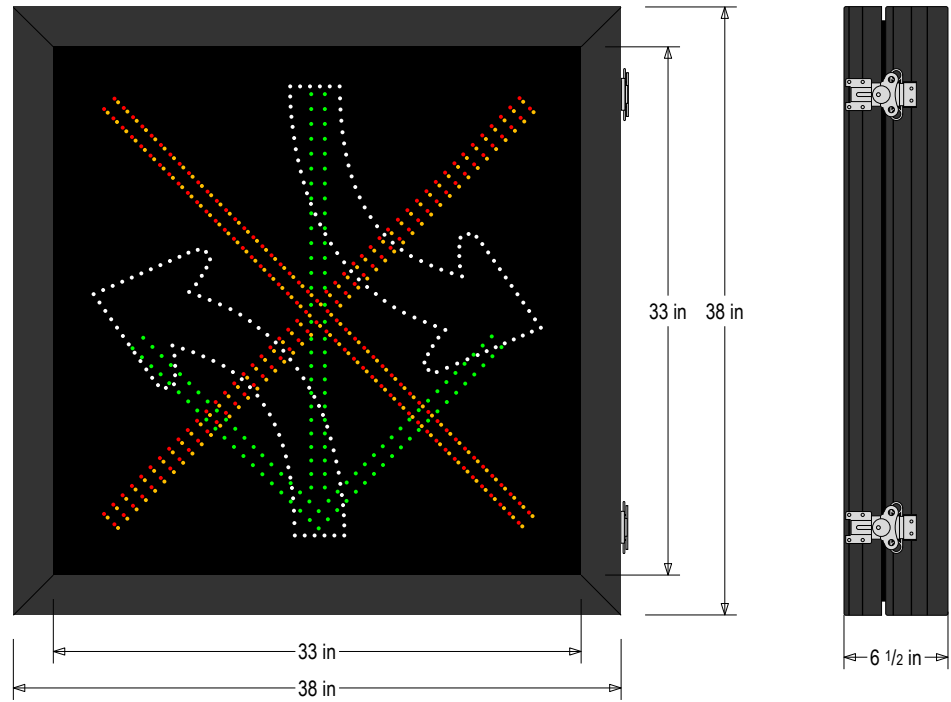

PRODUCT ID: 67889

DOT LED Blank-Out Sign

MODEL

DOT3838WGRA-S607/100-240VAC

DIMENSIONS

38" H x 38" W x 6.5" D (est. 87.913 lbs)

CLASS

Class: DOT Series

Power Supplies: No Redundancy

UL/cUL Listed: Listed for wet locations

MESSAGE

Illumination: Super bright direct view LEDs. Message blanks out when off.

Sign Messages: See message table below

Product View

NOTE: Sign image may not exactly represent the finished product. For illustration purposes only.

MESSAGE

LED/COLOR

HEIGHT

AMPS

Center Lane Veering Arrows	White Narrow Angle LED	28.0"	0.173-0.072
Down Arrow	Green Narrow Angle LED	27.0"	0.133-0.055
X	Red Narrow Angle LED	26.75"	0.104-0.043
X	Amber Narrow Angle LED	26.75"	0.104-0.043