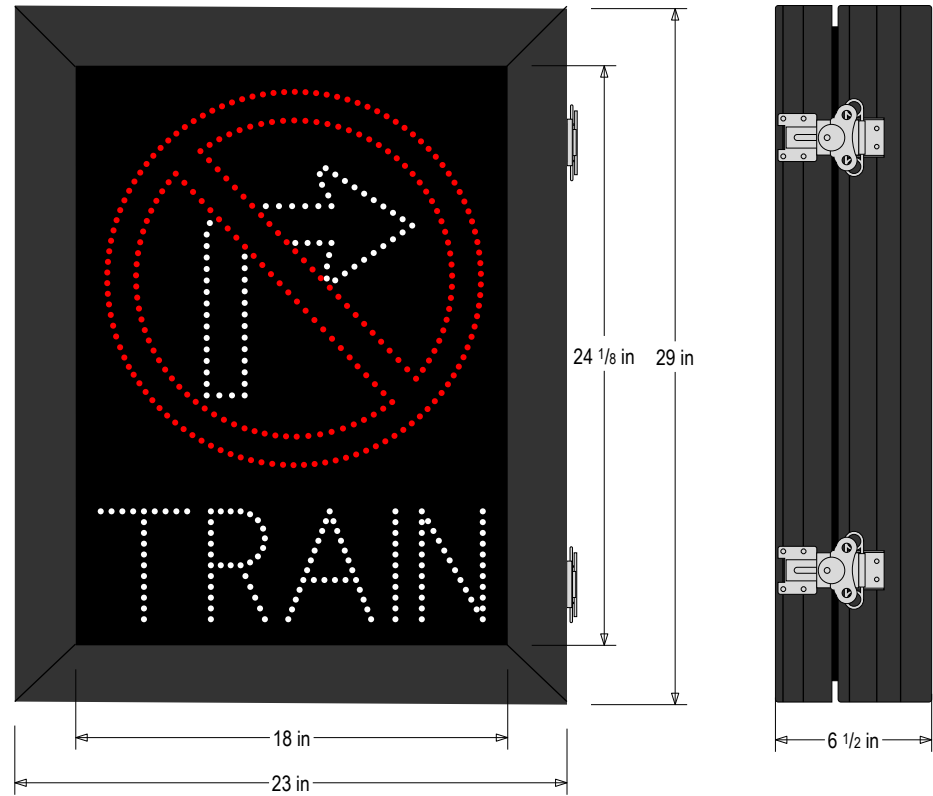

**PRODUCT ID: 67954**  
**DOT LED Blank-Out Sign**

**MODEL**  
 DOT2923RW-D602/100-240VAC

**DIMENSIONS**  
 29" H x 23" W x 6.5" D (est. 51.147 lbs)

**CLASS**  
 Class: DOT Series  
 Control Method: Switch (not included) or external relay.

**ELECTRICAL**  
 Input Voltage: 100-240 VAC  
 Photodimming: IR photocells for auto photodimming  
 Power Supplies: Redundant  
 UL/cUL Listed: Listed for wet locations

**MESSAGE**  
 Illumination: Super bright direct view LEDs. Message blanks out when off.  
 Sign Messages: See message table below

MESSAGE	LED/COLOR	HEIGHT	AMPS
No Right Turn Symbol w/ TRAIN	Red, White Narrow Angle LED	15.5", 10.0", 4.5"	0.317-0.132

NOTE: Above messages are independently controlled.

**Signal-Tech**  
 4985 Pittsburgh Ave.  
 Erie, PA 16509  
 Phone: (877) 547-9900  
 Fax: (814) 835-2300  
 Email: sales@signal-tech.com  
 Website: www.signal-tech.com

**Product View**

NOTE: Sign image may not exactly represent the finished product. For illustration purposes only.

Frame Detail