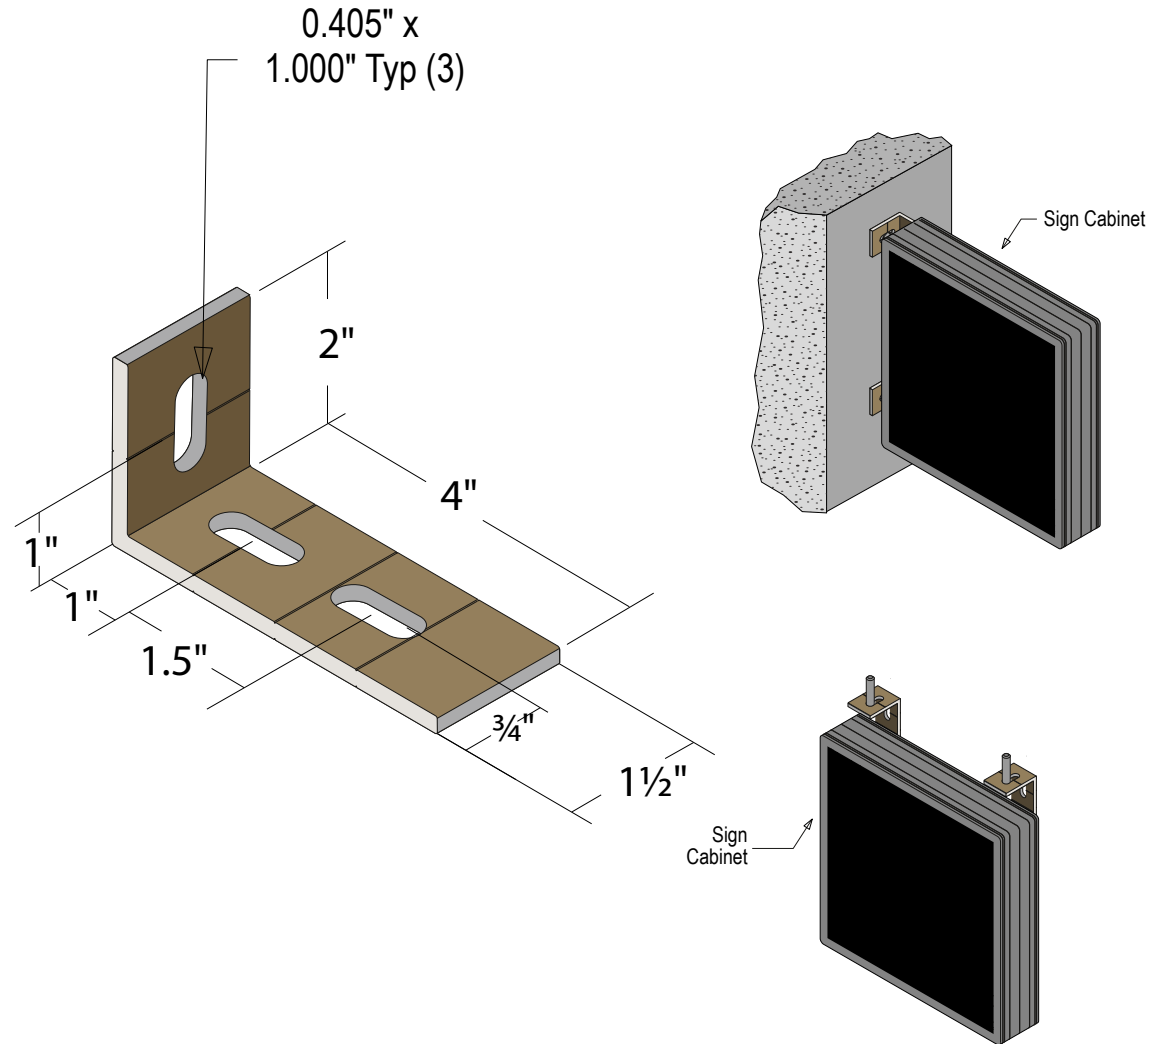

PRODUCT ID: 68180

Universal Mount

MODEL

UNI-C-TCL-PHX-SBL-TCIL

DIMENSIONS

2" H x 4" W x 1.5" D (est. 0.323 lbs)

CONSTRUCTION

Finish: Other (TBD)

Material: 3/16" thick aluminum L-shaped bracket, pre-drilled for attachment.

Product View

NOTE: Sign image may not exactly represent the finished product. For illustration purposes only.

Signal-Tech
4985 Pittsburgh Ave.
Erie, PA 16509
Phone: (877) 547-9900
Fax: (814) 835-2300
Email: sales@signal-tech.com
Website: www.signal-tech.com