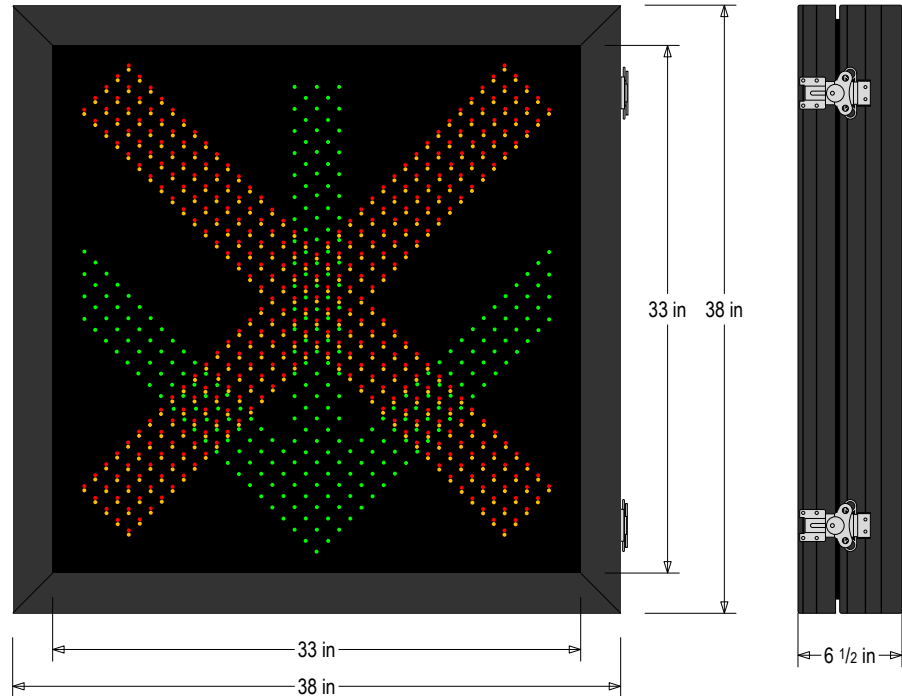

PRODUCT ID: 68800
DOT LED Blank-Out Sign

MODEL
DOT3838RAG-A686/100-240VAC

DIMENSIONS
38" H x 38" W x 6.5" D (est. 86.855 lbs)

CLASS
Class: DOT Series
Control Method: Switch (not included) or external relay.

CONSTRUCTION
Cabinet: Extruded aluminum cabinet with welded seams, NEMA 4X rated/IP66.
Hinged door with silicone gasket, tool-less stainless-steel latches. 6.5" Deep.
Face Material: 1/8" impact resistant, smoke-tinted polycarbonate (5109)
Faces: Single Faced Sign
Finish: Powdercoat Black

ELECTRICAL
Input Voltage: 100-240 VAC
Photodimming: IR photocells for auto photodimming
Power Supplies: No Redundancy
UL/cUL Listed: Listed for wet locations

MESSAGE
Illumination: Super bright direct view LEDs. Message blanks out when off.
Sign Messages: See message table below

MESSAGE	LED/COLOR	HEIGHT	AMPS
X	Red Narrow Angle LED	29.0"	0.210-0.087
X	Amber Narrow Angle LED	29.0"	0.210-0.087
Down Arrow	Green Narrow Angle LED	29.0"	0.248-0.103

NOTE: Above messages are independently controlled.

Signal-Tech
4985 Pittsburgh Ave.
Erie, PA 16509
Phone: (877) 547-9900
Fax: (814) 835-2300
Email: sales@signal-tech.com
Website: www.signal-tech.com

Product View

NOTE: Sign image may not exactly represent the finished product. For illustration purposes only.