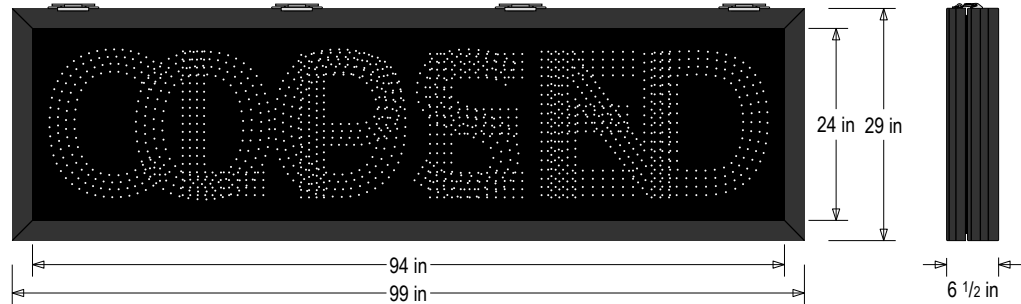

PRODUCT ID: 68887
DOT LED Blank-Out Sign

MODEL
 DOT2999WW-100/100-240VAC

DIMENSIONS
 29" H x 99" W x 6.5" D (est. 163.993 lbs)

CLASS
 Class: DOT Series
 Control Method: Switch (not included) or external relay.

MESSAGE	LED/COLOR	HEIGHT	AMPS
OPEN	White Narrow Angle LED	18.0"	0.670-0.279
CLOSED	White Narrow Angle LED	18.0"	0.824-0.343

NOTE: Above messages are independently controlled.

Signal-Tech
 4985 Pittsburgh Ave.
 Erie, PA 16509
 Phone: (877) 547-9900
 Fax: (814) 835-2300
 Email: sales@signal-tech.com
 Website: www.signal-tech.com

Product View

NOTE: Sign image may not exactly represent the finished product. For illustration purposes only.

Sample Display Options

Frame Detail