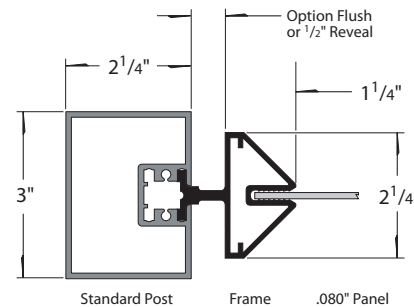

MESSAGE	LED/COLOR	HEIGHT	AMPS
---------	-----------	--------	------

DO NOT ENTER ONE WAY	Reflective White White	4.0" 4.0"	
-------------------------	---------------------------	--------------	--

NOTE: Above messages are independently controlled.