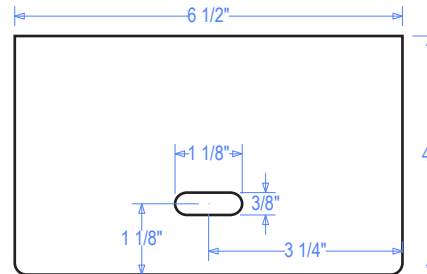

PRODUCT ID: 9680

Wall Mount

MODEL

550 Mount

DIMENSIONS

0" H x 0" W x 0" D (est. 6.199 lbs)

NOTE: Other LED colors, voltages, cabinet sizes, styles, and colors available.

Signal-Tech
4985 Pittsburgh Ave.
Erie, PA 16509
Phone: (877) 547-9900
Fax: (814) 835-2300
Email: sales@signal-tech.com
Website: www.signal-tech.com

Signal-Tech

Proudly Made in the USA

Copyright (C) 2017 Signal-Tech

Product View

NOTE: Sign image may not exactly represent the finished product. For illustration purposes only.

Angle-mount thickness: 0.180in

Dimension varies by sign height.

REV 2 | 09232010 | KAM