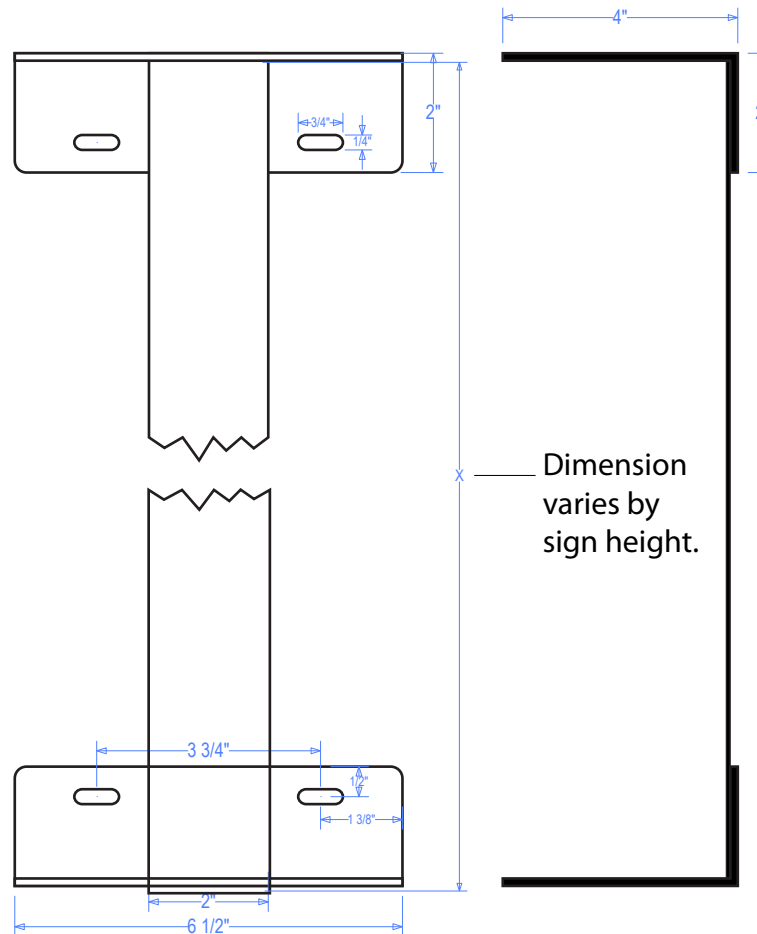

PRODUCT ID: 9680

Wall Mount

MODEL

550 Mount

DIMENSIONS

0" H x 0" W x 0" D (est. 6.199 lbs)

NOTE: Other LED colors, voltages, cabinet sizes, styles, and colors available.

Signal-Tech
4985 Pittsburgh Ave.
Erie, PA 16509
Phone: (877) 547-9900
Fax: (814) 835-2300
Email: sales@signal-tech.com
Website: www.signal-tech.com

Signal-Tech

Proudly Made in the USA

Copyright (C) 2017 Signal-Tech

Product View

NOTE: Sign image may not exactly represent the finished product. For illustration purposes only.

Angle-mount thickness: 0.180in

Dimension varies by sign height.

REV 2 | 09232010 | KAM