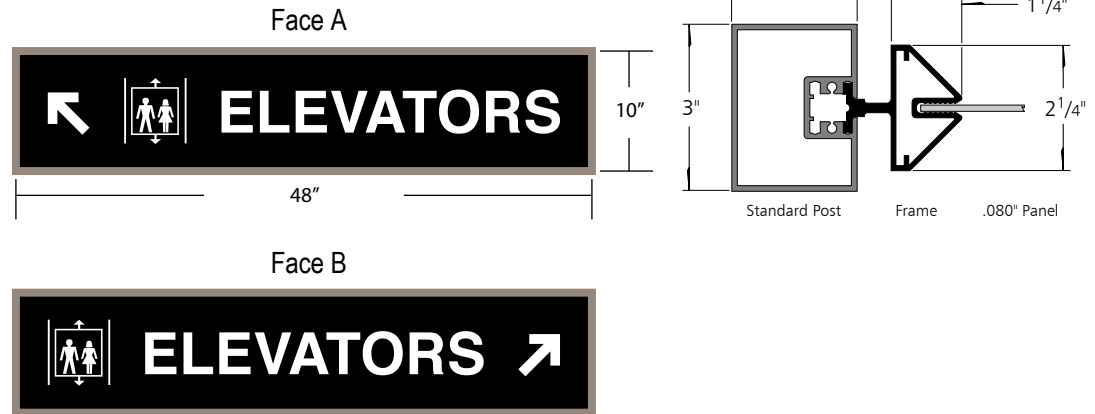

Direct-View LED Traffic Controller HED1048-769W

PRODUCT NUMBER

5486

CABINET DIMENSIONS

10" H x 48" W x 3" D

CONSTRUCTION

The HED-100 All aluminum post and panel system features a single .080" message panel within a 2-1/4" wide beveled picture style frame consisting of two mounting extrusions and two top/bottom extrusions. The frame assembly slides into our slotted 2-1/4" x 3" standard rectangular posts or our 2" x 3" radius posts. Both post styles are designed to offer either a flush or a 1/2" reveal.

FINISH

Cabinet - Standard DuraNodic Bronze
Custom colors available upon request

Product View

NOTE: Sign image may not exactly represent the finished product. For illustration purposes only.

MESSAGE

Left Up Arrow Elevator Symbol Elevators