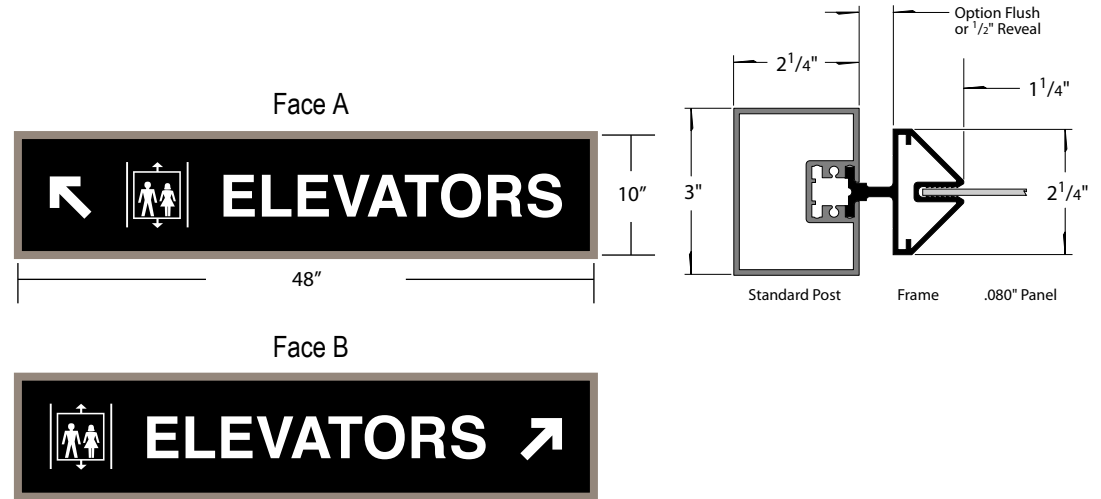

PRODUCT ID: 9987

Non-illuminated Post & Panel Sign

MODEL

HED1048-769W

DIMENSIONS

10" H x 48" W x 3" D (est. 15 lbs)

CLASS

Class: HED Series

CONSTRUCTION

Faces: Single Faced Sign

Finish: Duranodic Bronze

Graphic: Vinyl applied graphic

Sign: All aluminum panel system features a single .050" message panel within a 1-1/4" wide picture style frame

MESSAGE

Color: White reflective vinyl (7812)

Font: Other:

Sign Messages: See message table below

Product View

NOTE: Sign image may not exactly represent the finished product. For illustration purposes only.

NOTE: Above messages are independently controlled.

Signal-Tech

4985 Pittsburgh Ave.

Erie, PA 16509

Phone: (877) 547-9900

Fax: (814) 835-2300

Email: sales@signal-tech.com

Website: www.signal-tech.com