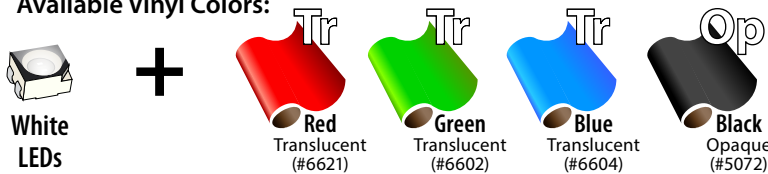

## TCL Series • Direct-view LED Blank-out Signs

Available LED Colors:

On State

Direct-view LEDs make up the message.

Off State

Sign "blanks-out" when off, preventing message from being viewable.

## PHX Series • LED Backlit, Outdoor Blank-out Signs

Available LED Colors:

On State

Backlit LEDs illuminate the message through black opaque vinyl.

Off State

Sign "blanks-out" when off, preventing message from being viewable.

## SBL Series • LED Backlit, Indoor Blank-out Signs

Available LED Colors:

On State

Backlit LEDs illuminate the message through black opaque vinyl.

Off State

Sign "blanks-out" when off, preventing message from being viewable.

## PHXF & SBLF Series • LED Full Face Illumination Signs

Available Vinyl Colors:

On State

Backlit LEDs illuminate the message through vinyl.

Off State

Sign message is always viewable, even when off.