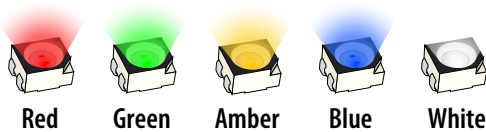

## TCL Series • Direct-view LED Blank-out Signs

Available LED Colors:

On State

Direct-view LEDs make up the message.

Off State

Sign "blanks-out" when off, preventing message from being viewable.

## PHX Series • LED Backlit, Outdoor Blank-out Signs

Available LED Colors:

On State

Backlit LEDs illuminate the message through black opaque vinyl.

Off State

Sign "blanks-out" when off, preventing message from being viewable.

## SBL Series • LED Backlit, Indoor Blank-out Signs

Available LED Colors:

On State

Backlit LEDs illuminate the message through black opaque vinyl.

Off State

Sign "blanks-out" when off, preventing message from being viewable.