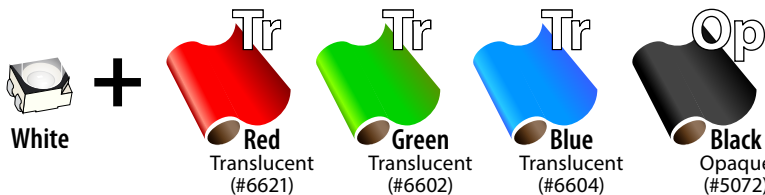

PHX Series • LED Backlit, Outdoor Blank-out Signs

Available LED Colors:

On State

Backlit LED Signs the LEDs illuminate the message through vinyl.

Off State

Sign "blanks-out" when off, preventing message from being viewable.

SBL Series • LED Backlit, Indoor Blank-out Signs

Available LED Colors:

On State

Backlit LED Signs the LEDs illuminate the message through vinyl.

Off State

Sign "blanks-out" when off, preventing message from being viewable.

SBLF Series • LED Indoor/Outdoor, Full Face Illumination Signs

On State

Backlit LED Signs the LEDs illuminate the message through vinyl

Off State

Sign message is always viewable, even when off.

Custom Vinyl Colors

We can match your custom color in vinyl – Call for quote. Use Product #30557 when ordering

Sign Frame and Mounting Colors – TCL, PHX, SBL/SBLF Series

Standard Paint Color

Duranodic Bronze

Duranodic Bronze is the standard color for all sign frames and mounting