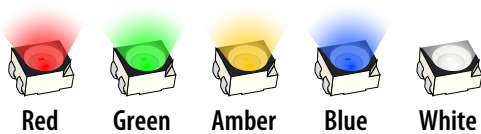

## TCL Series • Direct-view LED Blank-out Signs

Available LED Colors:

On State

Direct-view LEDs make up the message.

Off State

Sign "blanks-out" when off, preventing message from being viewable.

## PHX Series • LED Backlit, Outdoor Blank-out Signs

Available LED Colors:

On State

Backlit LEDs illuminate the message through black opaque vinyl.

Off State

Sign "blanks-out" when off, preventing message from being viewable.

## SBL Series • LED Backlit, Indoor Blank-out Signs

Available LED Colors:

On State

Backlit LEDs illuminate the message through black opaque vinyl.

Off State

Sign "blanks-out" when off, preventing message from being viewable.