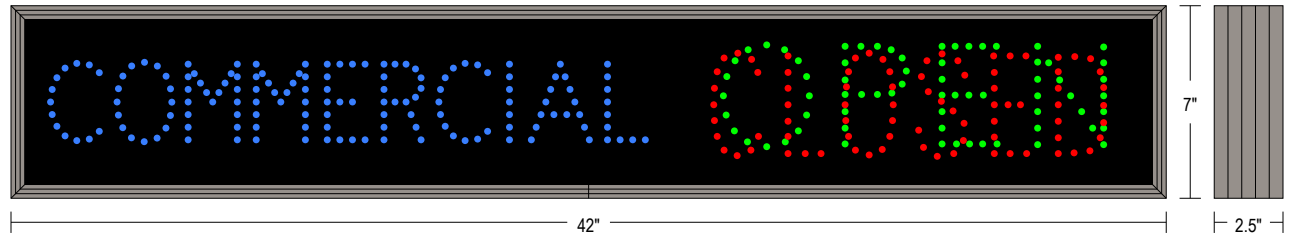

PRODUCT ID: 12882

Outdoor Blank-out LED Direct-view Sign

MODEL

TCL742BGR-256

DIMENSIONS

7" H x 42" W x 2.5" D (est. 13 lbs)

CLASS

CLASS: TCL Series

Control Method: Switch (not included) or external relay.

CONSTRUCTION

Cabinet: 1-piece, corrosion resistant, extruded aluminum frame, 2.5" deep.

Face Material: 1/8" impact resistant, smoke-tinted polycarbonate (5109)

Faces: Single Faced Sign

Finish: Duranodic Bronze

Mounting Channel:

ELECTRICAL

Flashing: Not Included

Input Voltage: 120-277 VAC

UL/cUL Listed: Listed for wet locations

MESSAGE

Illumination: Super bright direct view LEDs. Message blanks out when off.

Sign Messages: See message table below

Product View

NOTE: Sign image may not exactly represent the finished product. For illustration purposes only.