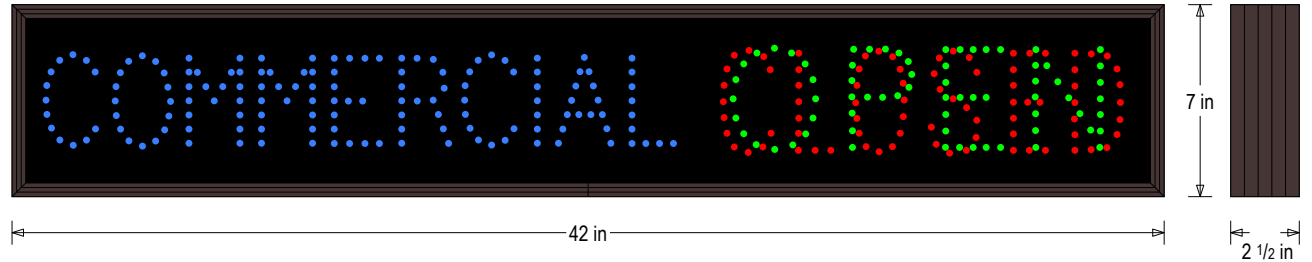

MESSAGE

Illumination: Super bright direct view LEDs. Message blanks out when off.

Sign Messages: See message table below

MESSAGE	LED/COLOR	HEIGHT	AMPS
COMMERCIAL	Blue Wide Angle LED	3.25"	0.120-0.052
OPEN	Green Wide Angle LED	3.5"	0.055-0.024
CLOSED	Red Wide Angle LED	3.5"	0.041-0.018

Product View

NOTE: Sign image may not exactly represent the finished product. For illustration purposes only.

Sample Display Options

Frame Detail