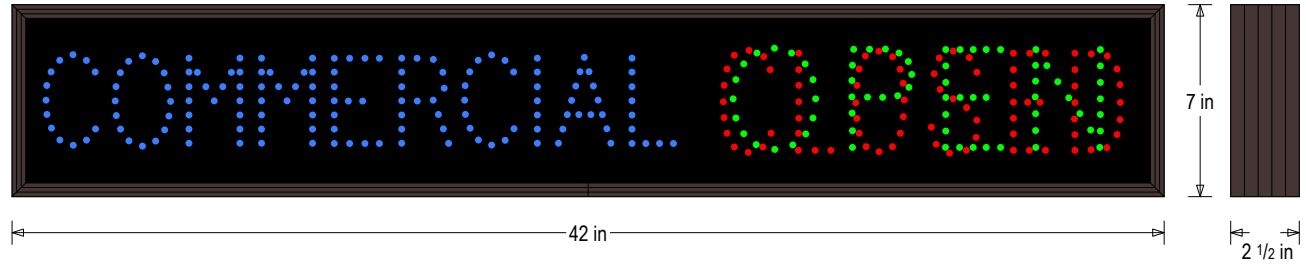

Faces: Single Faced Sign

Finish: Duranodic Bronze

Mounting Channel: None

ELECTRICAL

Flashing: Not Included

Input Voltage: 120-277 VAC

UL/cUL Listed: Listed for wet locations

MESSAGE

Illumination: Super bright direct view LEDs. Message blanks out when off.

Sign Messages: See message table below

Product View

NOTE: Sign image may not exactly represent the finished product. For illustration purposes only.

MESSAGE	LED/COLOR	HEIGHT	AMPS
COMMERCIAL	Blue Wide Angle LED	3.25"	0.120-0.052
OPEN	Green Wide Angle LED	3.5"	0.055-0.024
CLOSED	Red Wide Angle LED	3.5"	0.041-0.018

NOTE: Above messages are independently controlled.