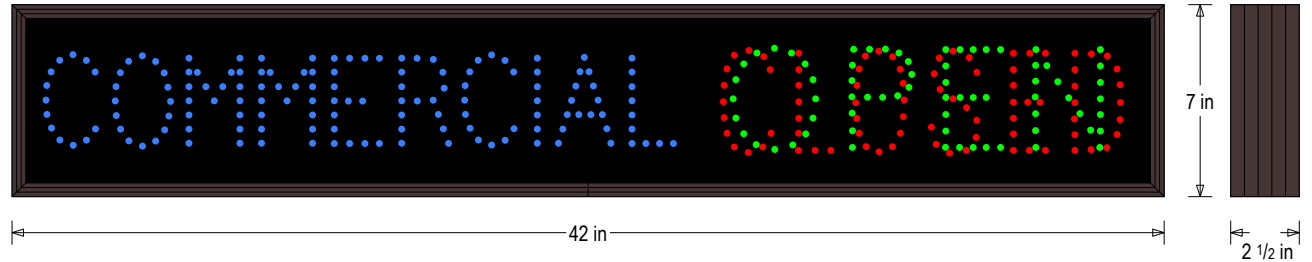

MESSAGE

Illumination: Super bright direct view LEDs. Message blanks out when off.

Sign Messages: See message table below

MESSAGE	LED/COLOR	HEIGHT	AMPS
COMMERCIAL	Blue Wide Angle LED	3.25"	0.120-0.052
OPEN	Green Wide Angle LED	3.5"	0.055-0.024
CLOSED	Red Wide Angle LED	3.5"	0.041-0.018

Product View

NOTE: Sign image may not exactly represent the finished product. For illustration purposes only.

Sample Display Options

Frame Detail