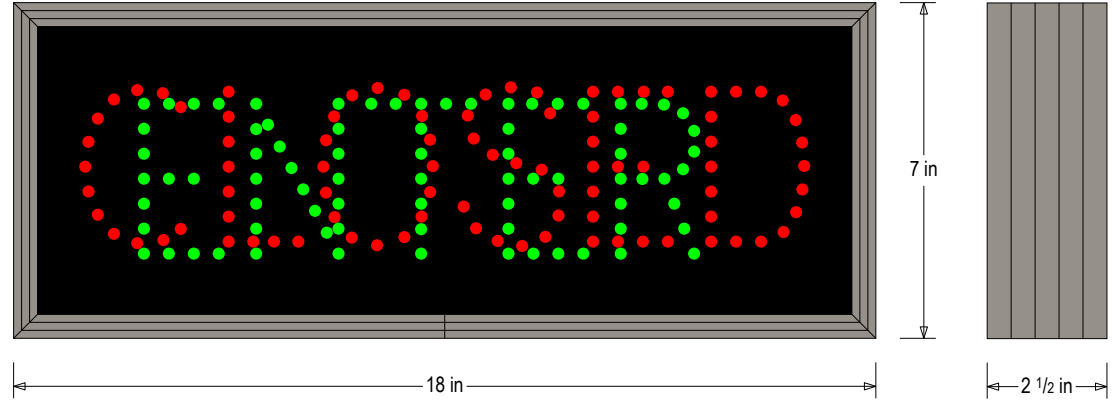

P

Outdoor lanout ED Directie Sign

T718R80

7 x 18 x 2. D est. 4.6 ls

: T Series
otro etod : Sith not included or external relay.

iet : 2piece corrosion resistant extruded alleather frame 2. deep.
ce teri : 1/8 impact resistant smoeintinted polycaronate 10
ce : Single Faced Sign
ii : Duranodic rone
outi e :

i : Not ncluded
ut Vote : 120277 V
c ited : isted for et locations

uitio : Super right direct ie EDs. essage lans out hen off.
i ee : See message tale elo

Product View

NOTE: Sign image may not exactly represent the finished product. For illustration purposes only.