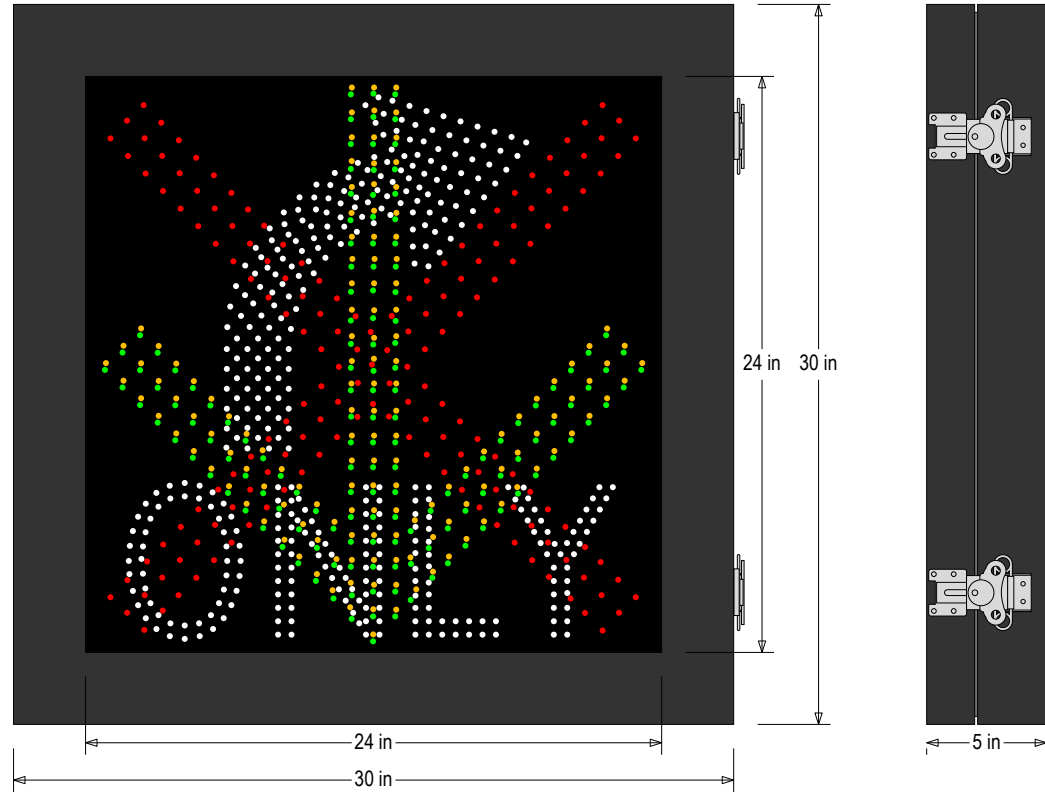

**PRODUCT ID: 14796**  
**DOT LED Blank-Out Sign**

**MODEL**  
 DOT3030RGAW-D255-3S

**DIMENSIONS**  
 30" H x 30" W x 5" D (est. 50.829 lbs)

**CLASS**  
 Class: DOT Series  
 Control Method: Switch (not included) or external relay.

**CONSTRUCTION**  
 Cabinet: Extruded aluminum cabinet with welded seams, NEMA 4X rated/IP66.  
 Hinged door with 1" silicone gasket, tool-less stainless-steel latches. 5.0" Deep.  
 Face Material: Replaceable 1/4" thick smoke-tinted polycarbonate (5109)  
 Faces: Single Faced Sign  
 Finish: Powdercoat Black  
 Integral Hood: Optional hood available  
 Mounting Channel:

**Product View**

NOTE: Sign image may not exactly represent the finished product. For illustration purposes only.

MESSAGE	LED/COLOR	HEIGHT	AMPS
X	Red Narrow Angle LED	21.0"	0.094-0.039
DOWN ARROW	Green Narrow Angle LED	21.0"	0.141-0.059
Veering Right Arrow w/ONLY	White Narrow Angle LED	21.0"	0.363-0.151
DOWN ARROW	Amber Narrow Angle LD	21.0"	0.083-0.035