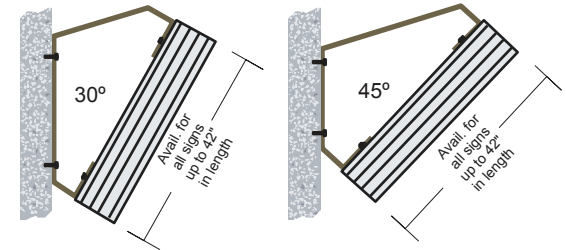

PRODUCT ID: 18555

Angle Mount Bracket

MODEL

DAM77-30/45

DIMENSIONS

7" H x 7" W x 2.5" D (est. 0.476 lbs)

CONSTRUCTION

Finish: Duranodic Bronze

Material: 1/8" thick aluminum; single bracket has both 30° and 45° angles

INSTALLATION

Note: Sign Mounting Angle: 30°/45° dual angle

Product View

NOTE: Sign image may not exactly represent the finished product. For illustration purposes only.