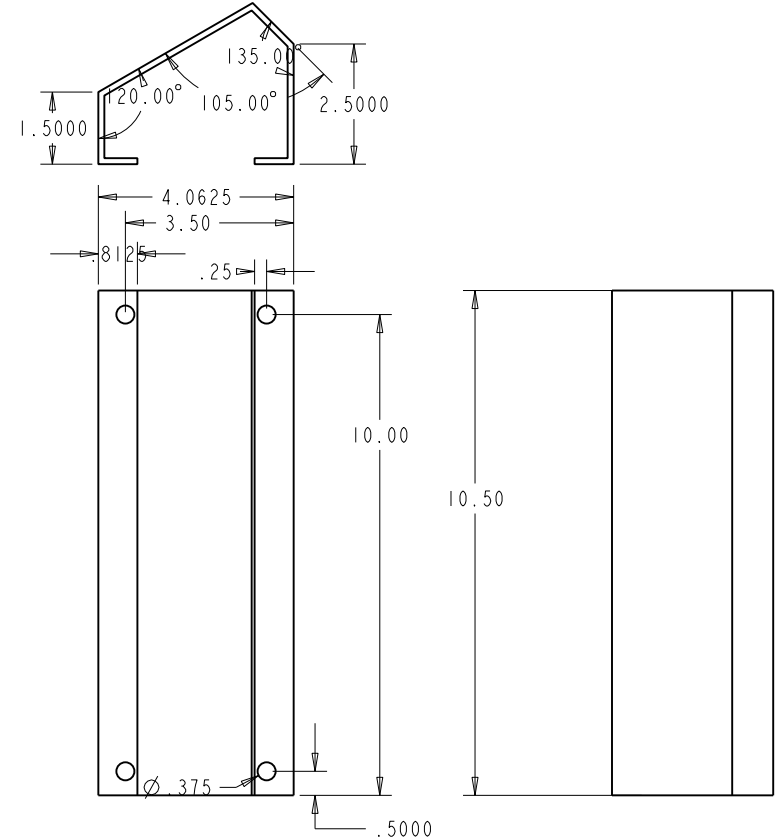

PRODUCT ID: 19491

Angle Mount Bracket

MODEL

DAMIV-30/45

DIMENSIONS

10.5" H x 4.062" W x 3.5" D (est. 0.451 lbs)

CONSTRUCTION

Finish: Duranodic Bronze

Material: 1/8" thick aluminum; single bracket has both 30° and 45° angles

INSTALLATION

Note: Sign Mounting Angle: 30°/45° dual angle

Product View

NOTE: Sign image may not exactly represent the finished product. For illustration purposes only.

Signal-Tech
4985 Pittsburgh Ave.
Erie, PA 16509
Phone: (877) 547-9900
Fax: (814) 835-2300
Email: sales@signal-tech.com
Website: www.signal-tech.com

Signal-Tech

Proudly Made in the USA