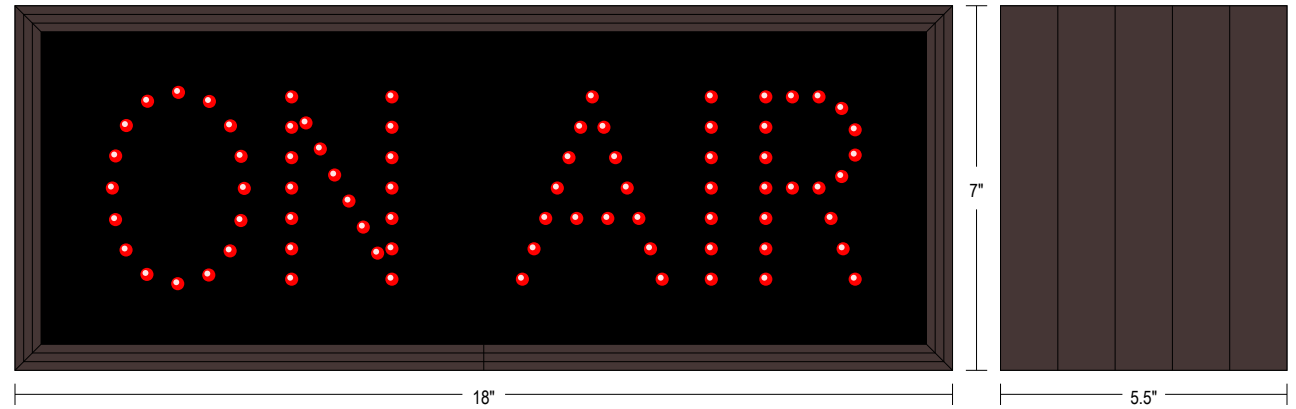

MESSAGE

Illumination: Super bright direct view LEDs. Message blanks out when off.

Sign Messages: See message table below

MESSAGE	LED/COLOR	HEIGHT	AMPS
ON AIR	Red Wide Angle LED	3.5"	0.039-0.017
ON AIR	Red Wide Angle LED	3.5"	0.039-0.017

Product View

NOTE: Sign image may not exactly represent the finished product. For illustration purposes only.

Side A

Side B

Frame Detail