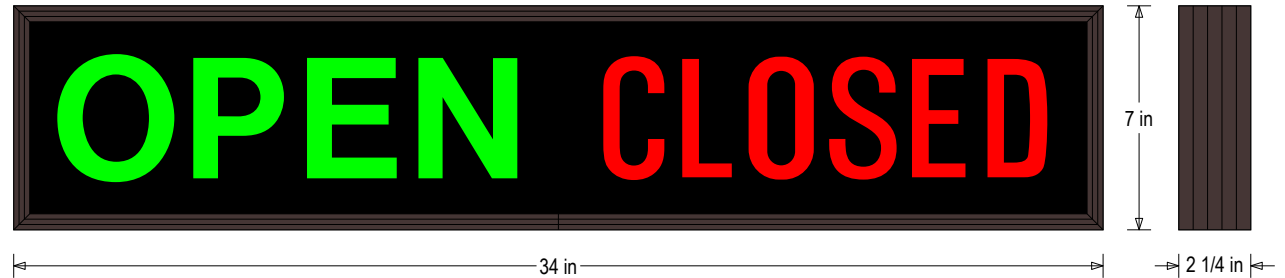

PRODUCT ID: 25883

Outdoor Blank-out LED Backlit Sign

MODEL

PHX734GR-100/120-277VAC

DIMENSIONS

7" H x 34" W x 2.25" D (est. 7.182 lbs)

CLASS

Class: PHX Series

Control Method: Switch (not included) or external relay.

CONSTRUCTION

Cabinet: 1-piece, corrosion resistant, extruded all-weather frame, 2.25" deep.

Face Material: 1/8" thick, dark grey diffused acrylic

Faces: Single Faced Sign

Finish: Duranodic Bronze

Mounting Channel: None

ELECTRICAL

Flashing: Not Included

Input Voltage: 120-277 VAC

UL/cUL Listed: Listed for wet locations

MESSAGE

Color: Black opaque

Font: Swiss 721 Bold BT

Illumination: Backlit with high intensity LEDs. Message blanks out when off

Sign Messages: See message table below

MESSAGE	LED/COLOR	HEIGHT	AMPS
OPEN	Green Wide Angle LED	3.75"	0.173-0.075
CLOSED	Red Wide Angle LED	3.75"	0.116-0.050

NOTE: Above messages are independently controlled.

Signal-Tech

4985 Pittsburgh Ave.

Erie, PA 16509

Phone: (877) 547-9900

Fax: (814) 835-2300

Email: sales@signal-tech.com

Website: www.signal-tech.com

Proudly Made in the USA

Product View

NOTE: Sign image may not exactly represent the finished product. For illustration purposes only.