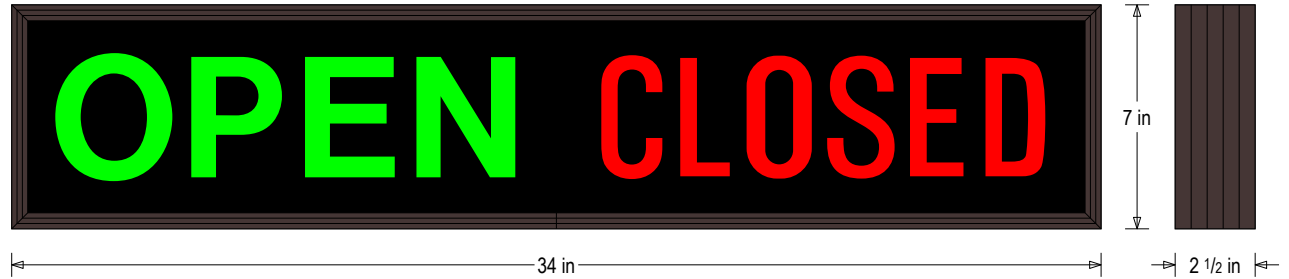

MESSAGE

Color: Black opaque

Font: Swiss 721 Bold BT

Illumination: Backlit with high intensity LEDs. Message blanks out when off

Sign Messages: See message table below

Product View

NOTE: Sign image may not exactly represent the finished product. For illustration purposes only.

MESSAGE	LED/COLOR	HEIGHT	AMPS
OPEN	Green Wide Angle LED	3.75"	0.173-0.075
CLOSED	Red Wide Angle LED	3.75"	0.116-0.050

NOTE: Above messages are independently controlled.

Signal-Tech

4985 Pittsburgh Ave.

Erie, PA 16509