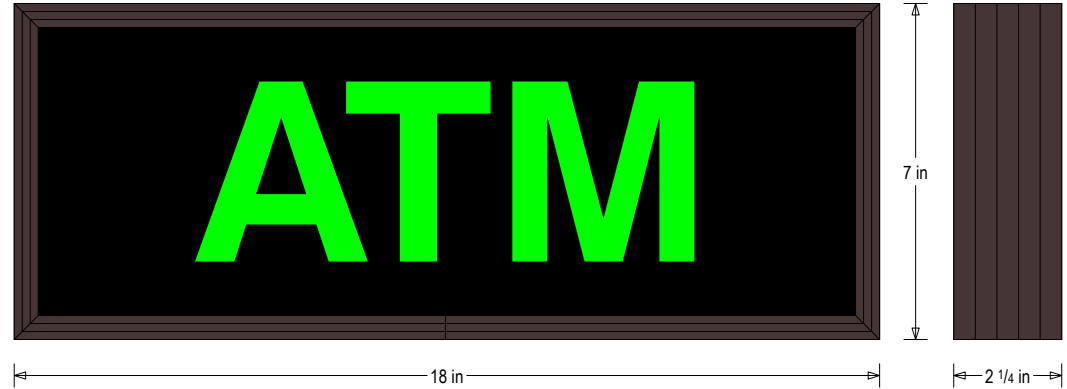

PRODUCT ID: 25924

Outdoor Blank-out LED Backlit Sign

MODEL

PHX718G-125/120-277VAC

DIMENSIONS

7" H x 18" W x 2.25" D (est. 4.242 lbs)

CLASS

Class: PHX Series

Control Method: Switch (not included) or external relay.

CONSTRUCTION

Cabinet: 1-piece, corrosion resistant, extruded all-weather frame, 2.25" deep.

Face Material: 1/8" thick, dark grey diffused acrylic

Faces: Single Faced Sign

Finish: Duranodic Bronze

Mounting Channel: None

ELECTRICAL

Flashing: Not Included

Input Voltage: 120-277 VAC

UL/cUL Listed: Listed for wet locations

MESSAGE

Color: Black opaque

Font: Swiss 721 Bold BT

Illumination: Backlit with high intensity LEDs. Message blanks out when off

Sign Messages: See message table below

MESSAGE	LED/COLOR	HEIGHT	AMPS
ATM	Green Wide Angle LED	3.75"	0.195-0.084

NOTE: Above messages are independently controlled.

Signal-Tech

4985 Pittsburgh Ave.

Erie, PA 16509

Phone: (877) 547-9900

Fax: (814) 835-2300

Email: sales@signal-tech.com

Website: www.signal-tech.com

Proudly Made in the USA

Product View

NOTE: Sign image may not exactly represent the finished product. For illustration purposes only.