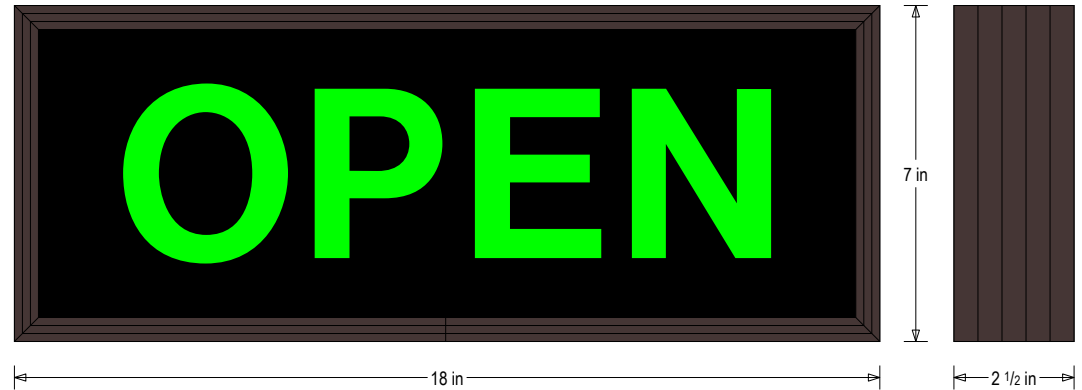

#### MESSAGE

Color: Black opaque

Font: Swiss 721 Bold BT

Illumination: Backlit with high intensity LEDs. Message blanks out when off

Sign Messages: See message table below

MESSAGE	LED/COLOR	HEIGHT	AMPS
OPEN	Green Wide Angle LED	3.75"	0.195-0.084

## Product View

NOTE: Sign image may not exactly represent the finished product. For illustration purposes only.

Frame Detail