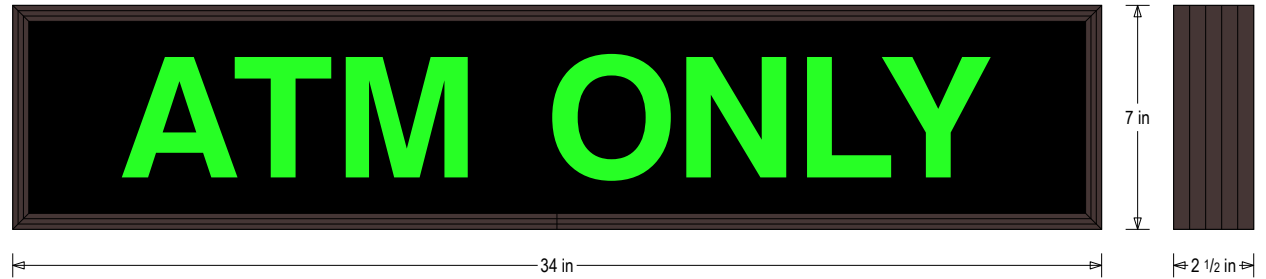

PRODUCT ID: 25928

Outdoor Blank-out LED Backlit Sign

MODEL

PHX734G-120/120-277VAC

DIMENSIONS

7" H x 34" W x 2.25" D (est. 7.151 lbs)

CLASS

Class: PHX Series

Control Method: Switch (not included) or external relay.

CONSTRUCTION

Cabinet: 1-piece, corrosion resistant, extruded all-weather frame, 2.25" deep.

Face Material: 1/8" thick, dark grey diffused acrylic

Faces: Single Faced Sign

Finish: Duranodic Bronze

Mounting Channel: None

ELECTRICAL

Flashing: Not Included

Input Voltage: 120-277 VAC

UL/cUL Listed: Listed for wet locations

MESSAGE

Color: Black opaque

Font: Swiss 721 Bold BT

Illumination: Backlit with high intensity LEDs. Message blanks out when off

Sign Messages: See message table below

Product View

NOTE: Sign image may not exactly represent the finished product. For illustration purposes only.