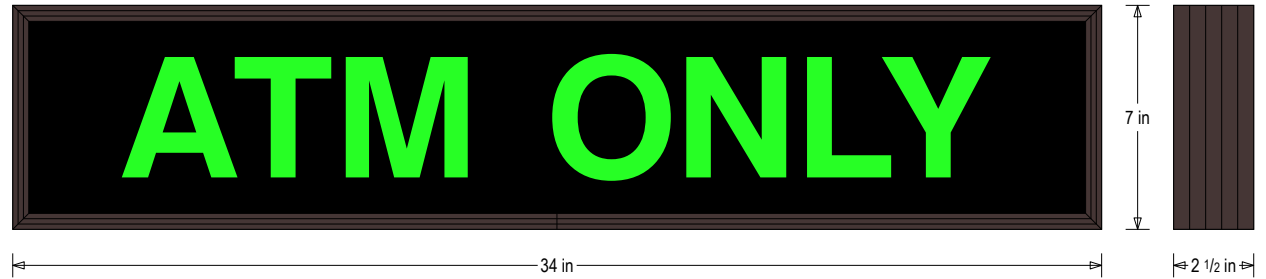

Color: Black opaque

Font: Swiss 721 Bold BT

Illumination: Backlit with high intensity LEDs. Message blanks out when off

Sign Messages: See message table below

Product View

NOTE: Sign image may not exactly represent the finished product. For illustration purposes only.