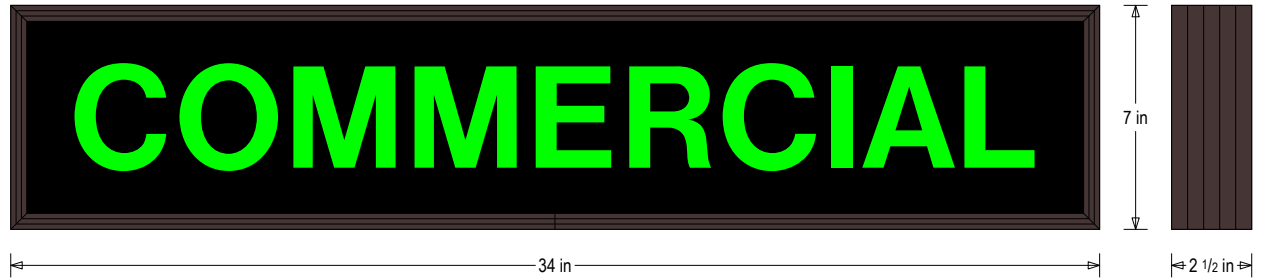

PRODUCT ID: 25929

Outdoor Blank-out LED Backlit Sign

MODEL

PHX734G-150/120-277VAC

DIMENSIONS

7" H x 34" W x 2.25" D (est. 7.151 lbs)

CLASS

Class: PHX Series

Control Method: Switch (not included) or external relay.

CONSTRUCTION

Cabinet: 1-piece, corrosion resistant, extruded all-weather frame, 2.25" deep.

Face Material: 1/8" thick, dark grey diffused acrylic

Faces: Single Faced Sign

Finish: Duranodic Bronze

Mounting Channel: None

ELECTRICAL

Flashing: Not Included

Input Voltage: 120-277 VAC

UL/cUL Listed: Listed for wet locations

MESSAGE

Color: Black opaque

Font: Swiss 721 Bold BT

Illumination: Backlit with high intensity LEDs. Message blanks out when off

Sign Messages: See message table below

Product View

NOTE: Sign image may not exactly represent the finished product. For illustration purposes only.