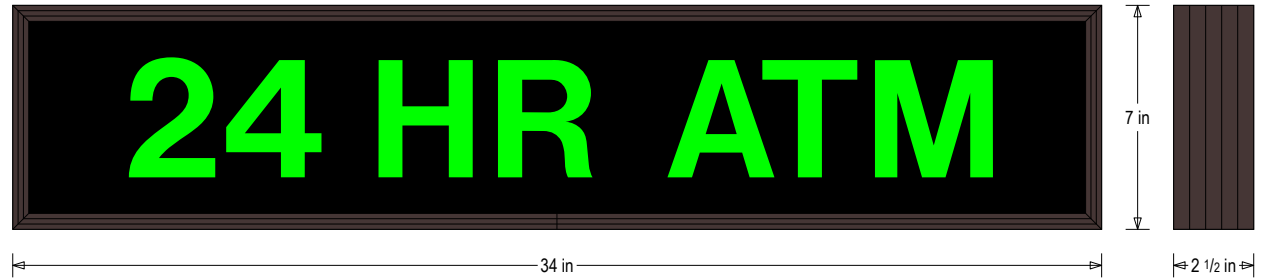

PRODUCT ID: 25930

Outdoor Blank-out LED Backlit Sign

MODEL

PHX734G-165/120-277VAC

DIMENSIONS

7" H x 34" W x 2.25" D (est. 7.151 lbs)

CLASS

Class: PHX Series

Control Method: Switch (not included) or external relay.

CONSTRUCTION

Cabinet: 1-piece, corrosion resistant, extruded all-weather frame, 2.25" deep.

Face Material: 1/8" thick, dark grey diffused acrylic

Faces: Single Faced Sign

Finish: Duranodic Bronze

Mounting Channel: None

ELECTRICAL

Flashing: Not Included

Input Voltage: 120-277 VAC

UL/cUL Listed: Listed for wet locations

MESSAGE

Color: Black opaque

Font: Swiss 721 Bold BT

Illumination: Backlit with high intensity LEDs. Message blanks out when off

Sign Messages: See message table below

Product View

NOTE: Sign image may not exactly represent the finished product. For illustration purposes only.