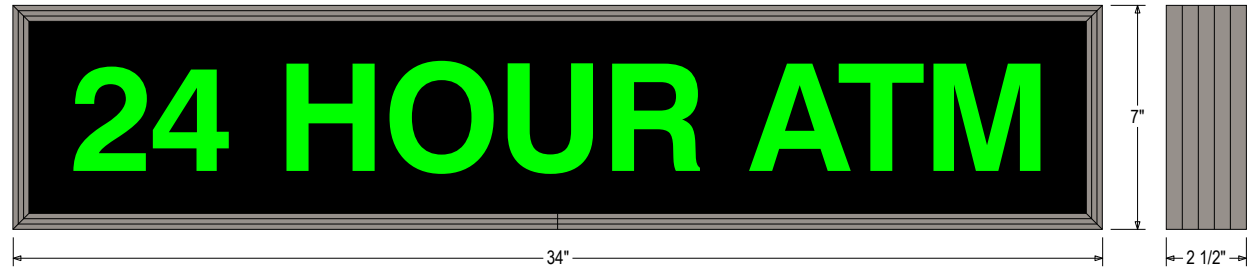

PRODUCT ID: 25931

Outdoor Blank-out LED Backlit Sign

MODEL

PHX734G-166

DIMENSIONS

7" H x 34" W x 2.25" D (est. 5.629 lbs)

CLASS

Class: PHX Series

Control Method: Switch (not included) or external relay.

CONSTRUCTION

Cabinet: 1-piece, corrosion resistant, extruded aluminum frame, 2.25" deep.

Face Material: 1/8" thick, dark grey diffused acrylic

Faces: Single Faced Sign

Finish: Duranodic Bronze

Mounting Channel:

ELECTRICAL

Flashing: Not Included

Input Voltage: 120-277 VAC

UL/cUL Listed: Listed for wet locations

MESSAGE

Color: Black opaque

Font: Swiss 721 Bold BT

Illumination: Backlit with high intensity LEDs. Message blanks out when off

Sign Messages: See message table below

Product View

NOTE: Sign image may not exactly represent the finished product. For illustration purposes only.

MESSAGE	LED/COLOR	HEIGHT	AMPS
24 HOUR ATM	Green	3.5"	0.827-0.358

NOTE: Above messages are independently controlled.

Signal-Tech

4985 Pittsburgh Ave.

Erie, PA 16509

Phone: (877) 547-9900

Fax: (814) 835-2300

Email: sales@signal-tech.com

Website: www.signal-tech.com

Proudly Made in the USA