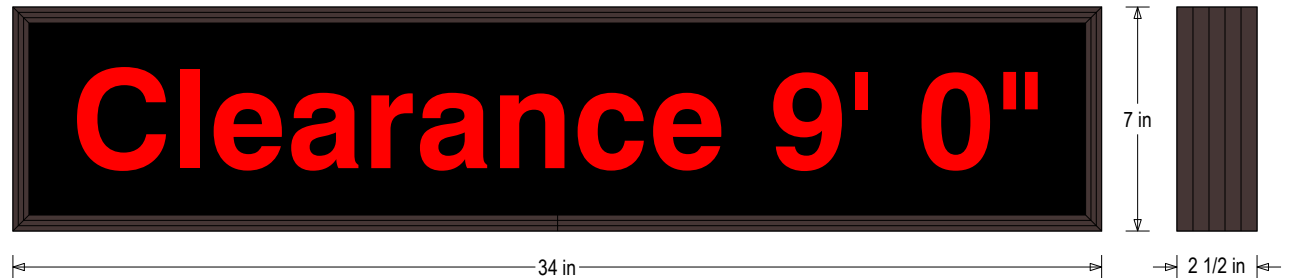

PRODUCT ID: 25933

Outdoor Blank-out LED Backlit Sign

MODEL

PHX734R-C778/120-277VAC

DIMENSIONS

7" H x 34" W x 2.5" D (est. 7.151 lbs)

CLASS

Class: PHX Series

Control Method: Switch (not included) or external relay.

CONSTRUCTION

Back Construction: 0.050" Lift-n-Shift Back

Cabinet: 1-piece, corrosion resistant, extruded aluminum frame, 2.5" deep.

Face Material: 1/8" thick, dark grey diffused acrylic

Faces: Single Faced Sign

Finish: Duranodic Bronze

Graphic: Printed graphic applied to surface

Mounting Channel: None

ELECTRICAL

Flashing: Not Included

Input Voltage: 120-277 VAC

UL/cUL Listed: Listed for wet locations

MESSAGE

Color: Black opaque

Font: Swiss 721 Bold BT

Illumination: Backlit with high intensity LEDs. Message blanks out when off

Sign Messages: See message table below

Product View

NOTE: Sign image may not exactly represent the finished product. For illustration purposes only.