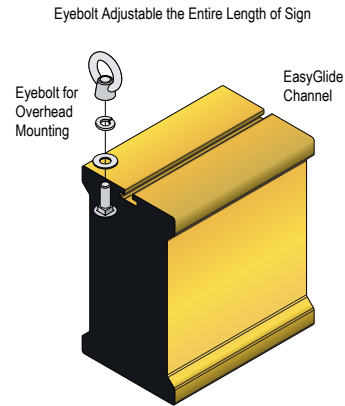

Signal-Tech
4985 Pittsburgh Ave.
Erie, PA 16509
Phone: (877) 547-9900
Fax: (814) 835-2300
Email: sales@signal-tech.com
Website: www.signal-tech.com

Proudly Made in the USA