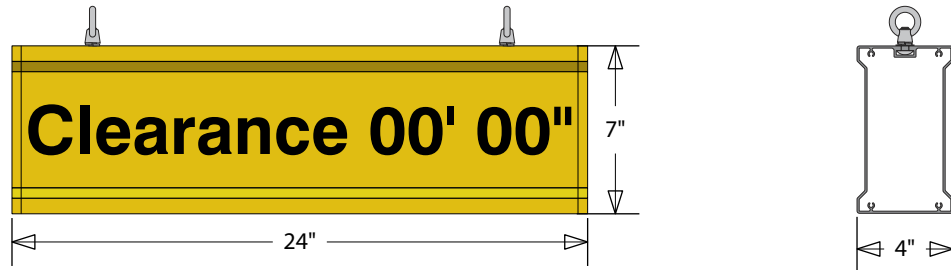

PRODUCT ID: 2609
Non-illuminated Bar

MODEL
 IBAR724B-604

DIMENSIONS
 7" H x 24" W x 4" D (est. 11 lbs)

CLASS
 Class: IBAR Series

CONSTRUCTION
 Faces: Single Faced Sign
 Finish: Powder coated Traffic Yellow
 IBar: Single piece extruded aluminum bar with end caps and (3) EasyGlide Adjustable Eyebolts for top mounting.

MESSAGE
 Color: Black reflective vinyl (7803)
 Font: Swiss 721 Bold BT
 Sign Messages: See message table below

Product View

NOTE: Sign image may not exactly represent the finished product. For illustration purposes only.