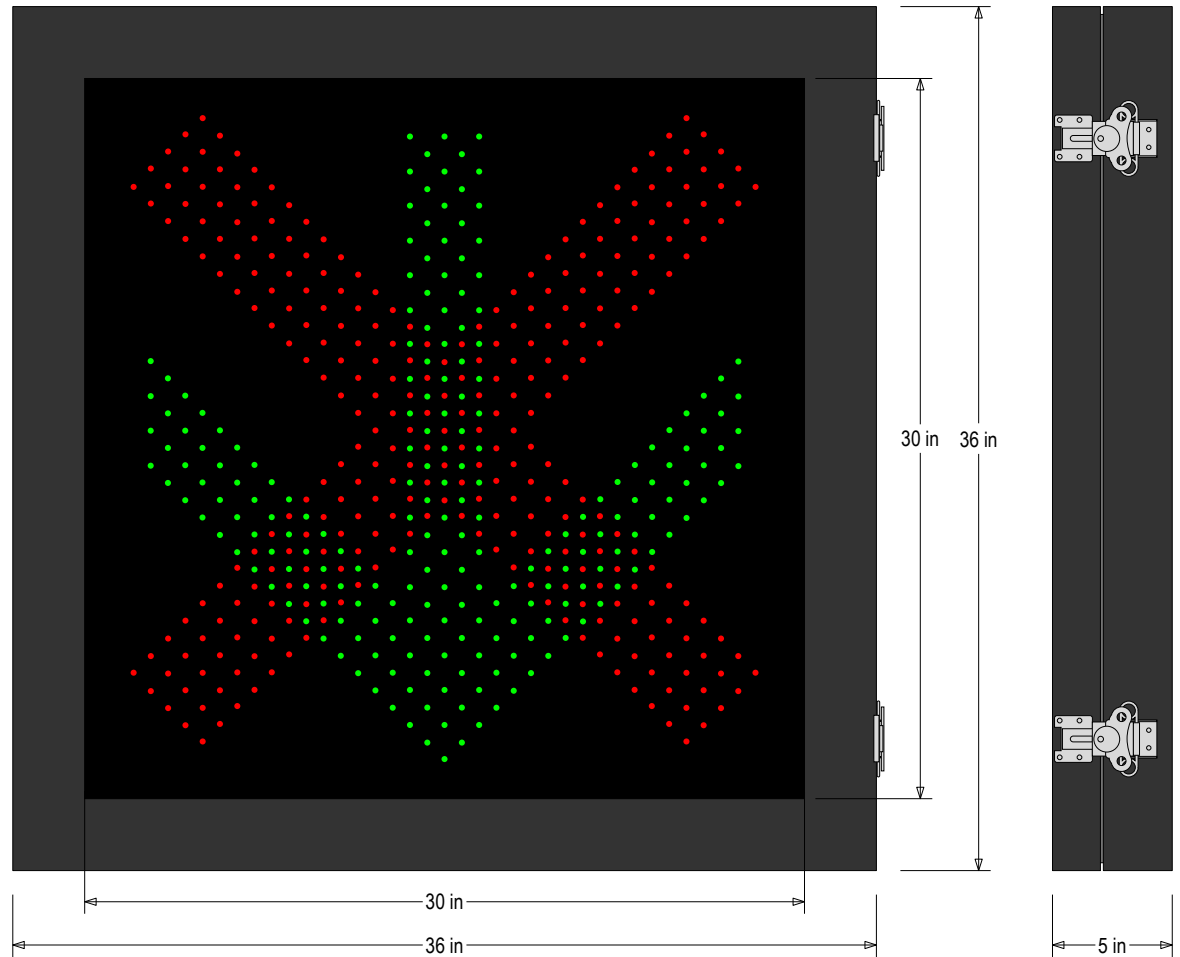

PRODUCT ID: 26797
DOT LED Blank-Out Sign

MODEL
DOT3636RG-175

DIMENSIONS
36" H x 36" W x 5" D (est. 62.84 lbs)

CLASS
Class: DOT Series
Control Method: Switch (not included) or external relay.

CONSTRUCTION
Cabinet: Extruded aluminum cabinet with welded seams, NEMA 4X rated/IP66.
Hinged door with 1" silicone gasket, tool-less stainless-steel latches. 5.0" Deep.
Face Material: Replaceable 1/4" thick smoke-tinted polycarbonate (5109)
Faces: Single Faced Sign
Finish: Powdercoat Black
Integral Hood: Optional hood available
Mounting Channel:

ELECTRICAL
Input Voltage: 100-240 VAC
Photodimming: (3) Redundant fail-safe photocells for auto photodimming
Power Supplies: Redundant
UL/cUL Listed: Listed for wet locations

MESSAGE
Illumination: Super bright direct view LEDs. Message blanks out when off.
Sign Messages: See message table below

MESSAGE	LED/COLOR	HEIGHT	AMPS
X	Red Narrow Angle LED	26.0"	0.176-0.073
DOWN ARROW	Green Narrow Angle LED	26.0"	0.205-0.085

NOTE: Above messages are independently controlled.

Signal-Tech
4985 Pittsburgh Ave.
Erie, PA 16509
Phone: (877) 547-9900
Fax: (814) 835-2300
Email: sales@signal-tech.com
Website: www.signal-tech.com

Proudly Made in the USA

Product View

NOTE: Sign image may not exactly represent the finished product. For illustration purposes only.