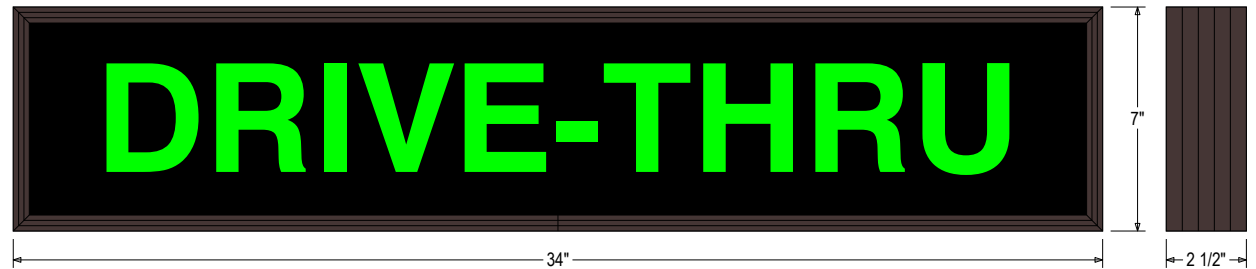

PRODUCT ID: 26959

Outdoor Blank-out LED Backlit Sign

MODEL

PHX734G-B846/120-277VAC

DIMENSIONS

7" H x 34" W x 2.5" D (est. 7.151 lbs)

CLASS

Class: PHX Series

Faces: Single Faced Sign

Finish: Duranodic Bronze

Graphic: Printed graphic applied to surface

Mounting Channel: None

ELECTRICAL

Flashing: Not Included

Input Voltage: 120-277 VAC

UL/cUL Listed: Listed for wet locations

MESSAGE

Color: Black opaque

Font: Swiss 721 Bold BT

Illumination: Backlit with high intensity LEDs. Message blanks out when off

Sign Messages: See message table below

Product View

NOTE: Sign image may not exactly represent the finished product. For illustration purposes only.