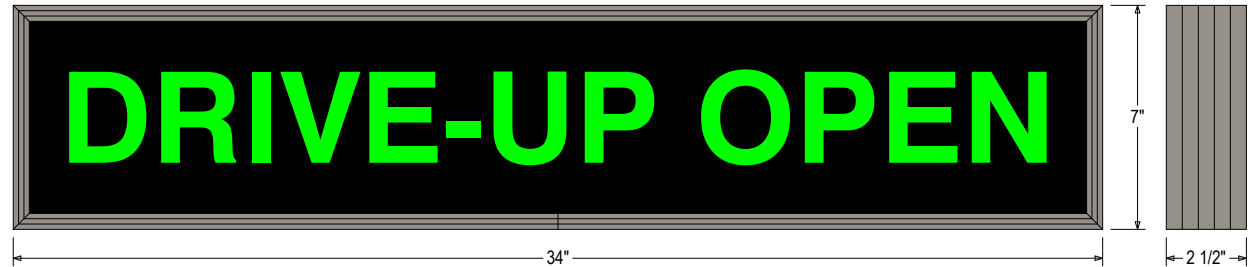

PRODUCT ID: 26960

Outdoor Blank-out LED Backlit Sign

MODEL

PHX734G-A587

DIMENSIONS

7" H x 34" W x 2.25" D (est. 5.629 lbs)

CLASS

Class: PHX Series

Control Method: Switch (not included) or external relay.

CONSTRUCTION

Cabinet: 1-piece, corrosion resistant, extruded aluminum frame, 2.25" deep.

Face Material: 1/8" thick, dark grey diffused acrylic

Faces: Single Faced Sign

Finish: Duranodic Bronze

Mounting Channel:

ELECTRICAL

Flashing: Not Included

Input Voltage: 120-277 VAC

UL/cUL Listed: Listed for wet locations

MESSAGE

Color: Black opaque

Font: Swiss 721 Bold BT

Illumination: Backlit with high intensity LEDs. Message blanks out when off

Sign Messages: See message table below

Product View

NOTE: Sign image may not exactly represent the finished product. For illustration purposes only.