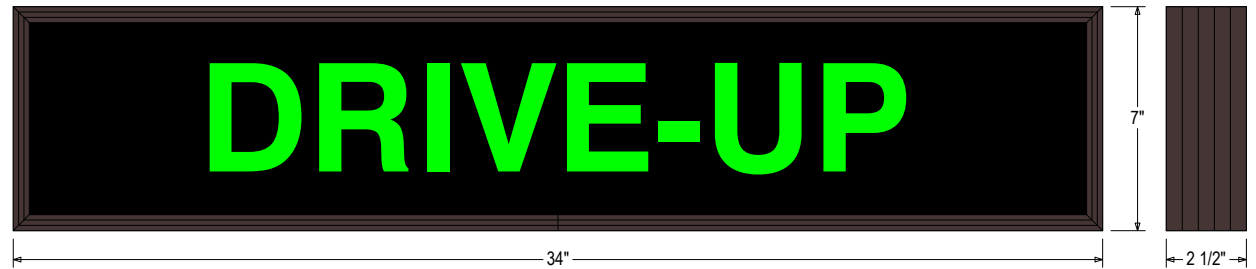

MESSAGE

Color: Black opaque

Font: Swiss 721 Bold BT

Illumination: Backlit with high intensity LEDs. Message blanks out when off

Sign Messages: See message table below

Product View

NOTE: Sign image may not exactly represent the finished product. For illustration purposes only.