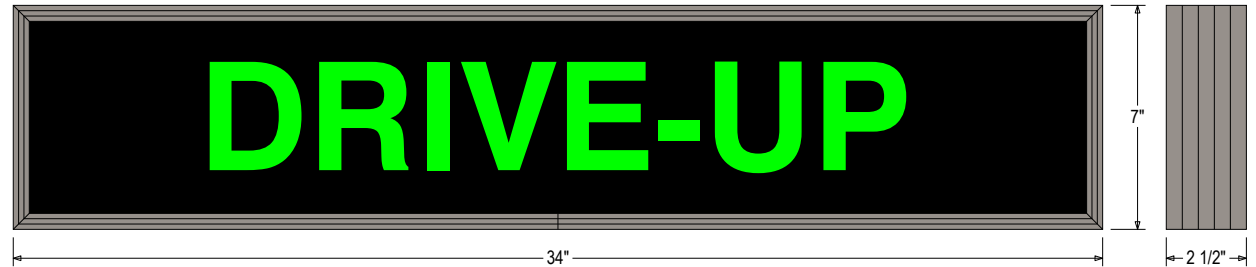

PRODUCT ID: 26961

Outdoor Blank-out LED Backlit Sign

MODEL

PHX734G-B181

DIMENSIONS

7" H x 34" W x 2.25" D (est. 5.629 lbs)

CLASS

Class: PHX Series

Control Method: Switch (not included) or external relay.

CONSTRUCTION

Cabinet: 1-piece, corrosion resistant, extruded aluminum frame, 2.25" deep.

Face Material: 1/8" thick, dark grey diffused acrylic

Faces: Single Faced Sign

Finish: Duranodic Bronze

Mounting Channel:

ELECTRICAL

Flashing: Not Included

Input Voltage: 120-277 VAC

UL/cUL Listed: Listed for wet locations

MESSAGE

Color: Black opaque

Font: Swiss 721 Bold BT

Illumination: Backlit with high intensity LEDs. Message blanks out when off

Sign Messages: See message table below

Product View

NOTE: Sign image may not exactly represent the finished product. For illustration purposes only.

MESSAGE	LED/COLOR	HEIGHT	AMPS
DRIVE-UP	Green	3.5"	0.827-0.358

NOTE: Above messages are independently controlled.

Signal-Tech

4985 Pittsburgh Ave.

Erie, PA 16509

Phone: (877) 547-9900

Fax: (814) 835-2300

Email: sales@signal-tech.com

Website: www.signal-tech.com

Proudly Made in the USA