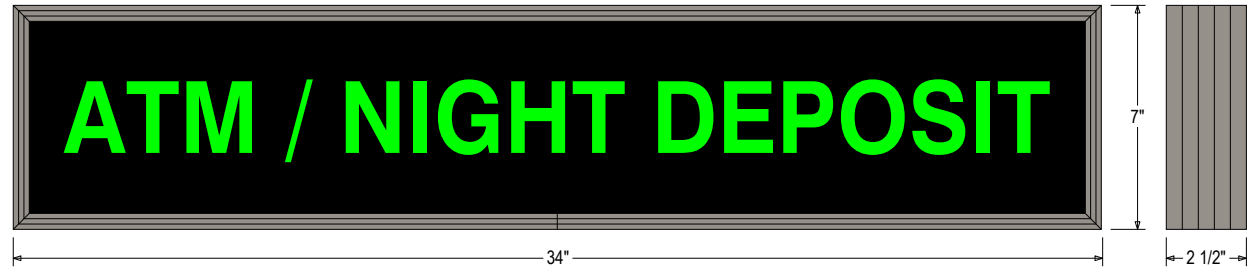

PRODUCT ID: 27110

Outdoor Blank-out LED Backlit Sign

MODEL

PHX734G-A658

DIMENSIONS

7" H x 34" W x 2.25" D (est. 5.629 lbs)

CLASS

Class: PHX Series

Control Method: Switch (not included) or external relay.

CONSTRUCTION

Cabinet: 1-piece, corrosion resistant, extruded aluminum frame, 2.25" deep.

Face Material: 1/8" thick, dark grey diffused acrylic

Faces: Single Faced Sign

Finish: Duranodic Bronze

Mounting Channel:

ELECTRICAL

Flashing: Not Included

Input Voltage: 120-277 VAC

UL/cUL Listed: Listed for wet locations

MESSAGE

Color: Black opaque

Font: Swiss 721 Bold BT

Illumination: Backlit with high intensity LEDs. Message blanks out when off

Sign Messages: See message table below

Product View

NOTE: Sign image may not exactly represent the finished product. For illustration purposes only.

MESSAGE	LED/COLOR	HEIGHT	AMPS
ATM/NIGHT DEPOSIT	Green	2.25"	0.827-0.358

NOTE: Above messages are independently controlled.

Signal-Tech

4985 Pittsburgh Ave.

Erie, PA 16509

Phone: (877) 547-9900

Fax: (814) 835-2300

Email: sales@signal-tech.com

Website: www.signal-tech.com

Proudly Made in the USA